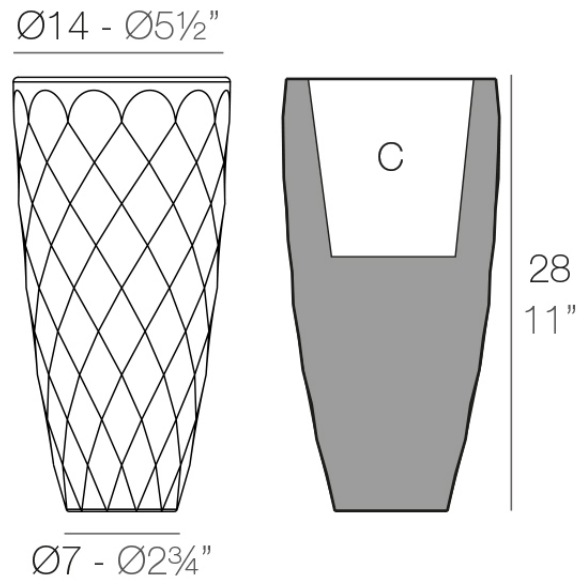

Products / Planters / Vases Nano Planter ø14x28

Vases nano planter ø14x28

by JM Ferrero

VASES Collection, is made up of flowerpots, furniture and lighting designed by the Valencian designer JM Ferrero. The shapes of the pieces draw inspiration from diamond cutting, resulting in clear-cut shapes with great style that create a visually striking impact.

Info

Description

Pot made of polyethylene resin by rotational moulding. 100% Recyclable. Item suitable for indoor and outdoor use. Available in different finishes.

Weight: 0.5 Kg

VASES Nano $\text{Ø}14 \times 28$ cm

VASES Nano $\text{Ø}5\frac{1}{2}" \times 11"$

C = 1 L

C = $\frac{1}{4}$ gal

Finishes

finishes

BASIC

Ref. 47028A

crema