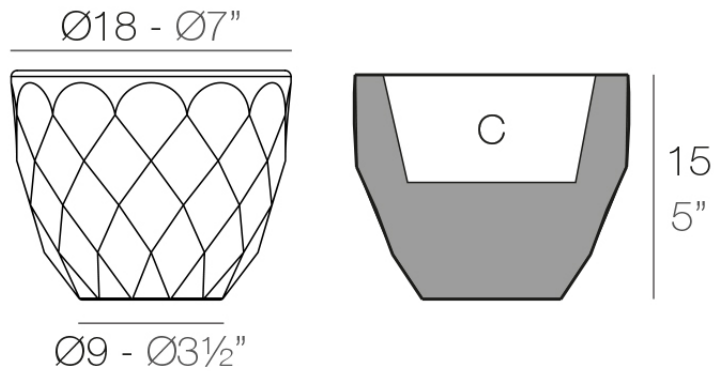

Products / Planters / Vases Nano Planter ø18x15

Vases nano planter ø18x15

by JM Ferrero

VASES Collection, is made up of flowerpots, furniture and lighting designed by the Valencian designer JM Ferrero. The shapes of the pieces draw inspiration from diamond cutting, resulting in clear-cut shapes with great style that create a visually striking impact.

Info

Description

Pot made of polyethylene resin by rotational moulding. 100% Recyclable. Item suitable for indoor and outdoor use. Available in different finishes.

Weight: 0.4 Kg

VASES Nano Ø18 x 15 cm

C = 1 L

VASES Nano Ø7" x 5"

C = ¼ gal

Finishes

finishes

BASIC

Ref. 47018A

ice

notte blue