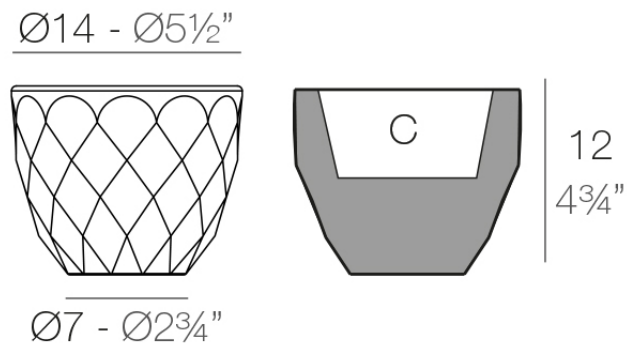

Products / Planters / Vases Nano Planter ø14x12

Vases nano planter ø14x12

by JM Ferrero

VASES Collection, is made up of flowerpots, furniture and lighting designed by the Valencian designer JM Ferrero. The shapes of the pieces draw inspiration from diamond cutting, resulting in clear-cut shapes with great style that create a visually striking impact.

Info

Description

Pot made of polyethylene resin by rotational moulding. 100% Recyclable. Item suitable for indoor and outdoor use. Available in different finishes.

Weight: 0.2 Kg

VASES Nano Ø14 x 12 cm

VASES Nano Ø5 $\frac{1}{2}$ '' x 4 $\frac{3}{4}$ ''

C = 0,5 L

C = $\frac{1}{4}$ gal

Finishes

finishes

BASIC

Ref. 47012A

notte blue

ice