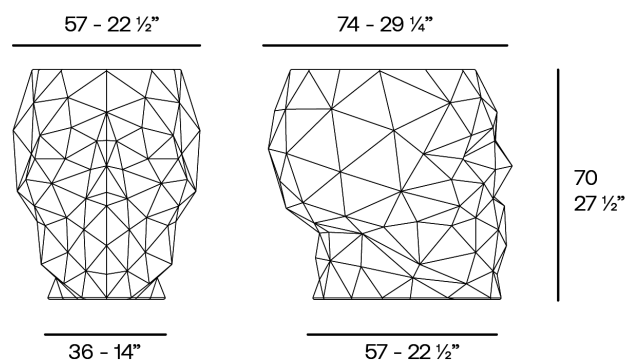

Info

Description

Weight: 9.5 Kg

Skull. Table
Skull. Mesa
46105

Finishes

finishes

BASIC

Ref. 46105