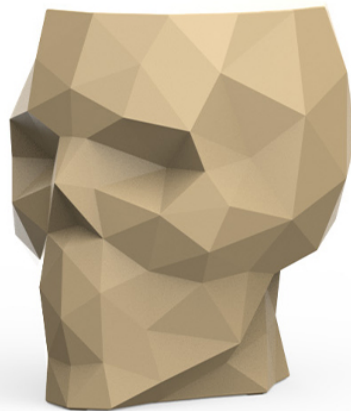

Skull table

by Teresa Sapey

Teresa Sapey's innovative Skull collection seamlessly blends art, functionality and intrigue. Inspired by the bold, faceted aesthetic of skulls, this outdoor design offers a diverse array of functional pieces that exude an aura of mystery and unique style. From striking planters, elegant tables and versatile stools to intricately crafted outdoor furniture and contemporary home accents, these eye-catching creations combine edgy artistry with practical design elements.

Info

Description

Weight: 9.5 Kg

Skull. Table
Skull. Mesa
46105

Finishes

finishes

BASIC

Ref. 46105