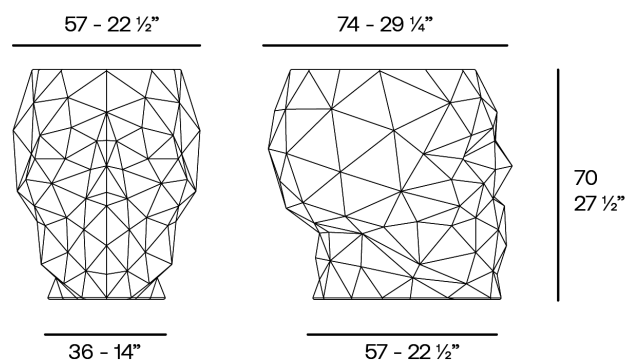

Info

Description

Weight: 9.5 Kg

Skull. Table
Skull. Mesa
46105