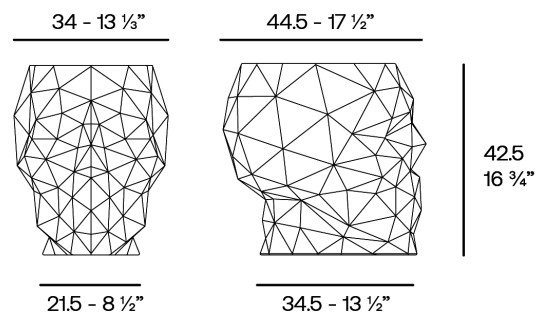

Skull stool

by Teresa Sapey

Teresa Sapey's innovative Skull Collection seamlessly blends art, functionality, and intrigue. Inspired by the bold, faceted aesthetic of skulls, this outdoor design offers a variety of functional pieces that exude an aura of mystery and unique style. From planters to side tables, these eye-catching creations combine edgy artistry with functional design. The Skull Collection transforms outdoor spaces into captivating environments where functional art takes center stage. Sapey's ingenuity culminates in a line that redefines how decor can enhance ambiance through captivating visuals and utilitarian innovation.

Info

Description

Weight: 3.4 Kg

Skull. Stool
Skull. Taburete
46104

Finishes

finishes

BASIC

Ref. 46104