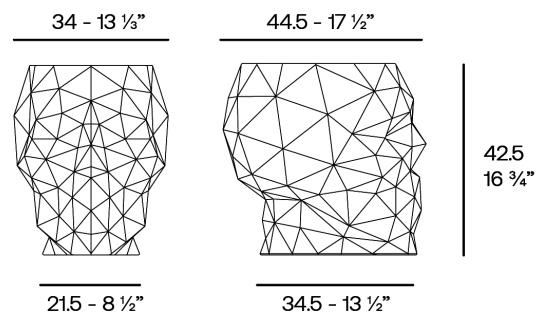

Info

Description

Weight: 3.4 Kg

Skull. Stool
Skull. Taburete
46104

Finishes

finishes

BASIC

Ref. 46104