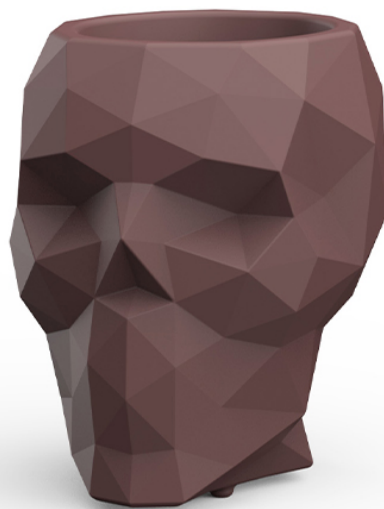

Skull planter 107x82x100

by Teresa Sapey

Teresa Sapey's innovative Skull collection seamlessly blends art, functionality and intrigue. Inspired by the bold, faceted aesthetic of skulls, this outdoor design offers a diverse array of functional pieces that exude an aura of mystery and unique style. From striking planters, elegant tables and versatile stools to intricately crafted outdoor furniture and contemporary home accents, these eye-catching creations combine edgy artistry with practical design elements.

Info

Description

Weight: 25 Kg

Skull. Planter 100
Skull. Maceta 100
C = 55 x 46 x 71 - 21 3/8" x 18" x 28"
86.2 L
22 4/5 gal
46103A

Finishes

finishes

BASIC

Ref. 46103A