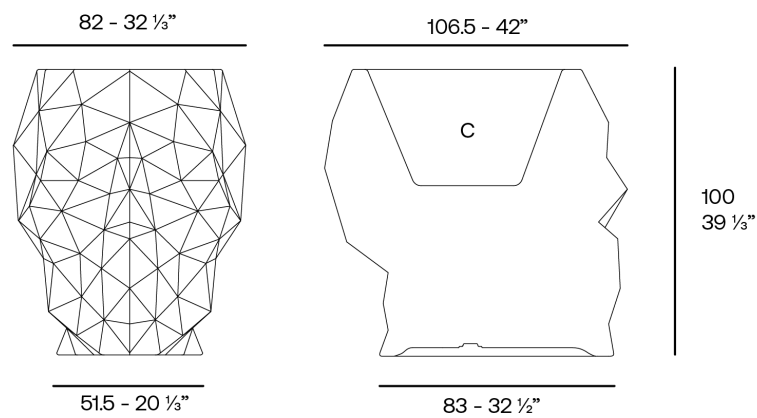

Skull planter 107x82x100

by Teresa Sapey

Teresa Sapey's innovative Skull Collection seamlessly blends art, functionality, and intrigue. Inspired by the bold, faceted aesthetic of skulls, this outdoor design offers a variety of functional pieces that exude an aura of mystery and unique style. From planters to side tables, these eye-catching creations combine edgy artistry with functional design. The Skull Collection transforms outdoor spaces into captivating environments where functional art takes center stage. Sapey's ingenuity culminates in a line that redefines how decor can enhance ambiance through captivating visuals and utilitarian innovation.

Info

Description

Weight: 25 Kg

Skull. Planter 100
Skull. Maceta 100
C = 55 x 46 x 71 - 21 3/8" x 18" x 28"
86.2 L
22 4/5 gal
46103A

Finishes

finishes

BASIC

Ref. 46103A