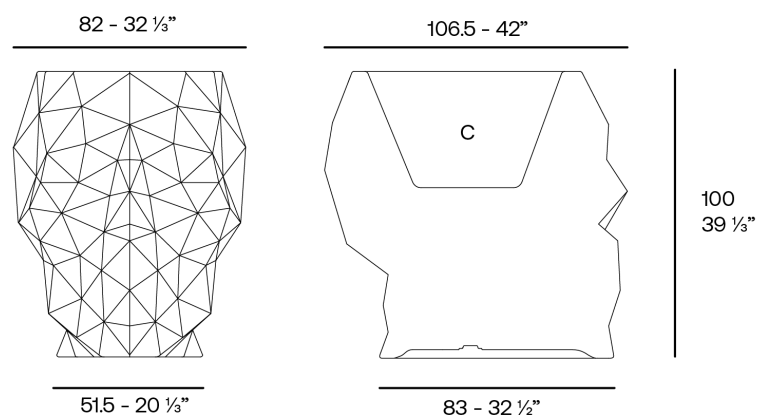

Skull planter 107x82x100

by Teresa Sapey

Teresa Sapey's innovative Skull collection seamlessly blends art, functionality and intrigue. Inspired by the bold, faceted aesthetic of skulls, this outdoor design offers a diverse array of functional pieces that exude an aura of mystery and unique style. From striking planters, elegant tables and versatile stools to intricately crafted outdoor furniture and contemporary home accents, these eye-catching creations combine edgy artistry with practical design elements.

Info

Description

Weight: 25 Kg

Skull. Planter 100
Skull. Maceta 100
C = 55 x 46 x 71 - 21 3/8" x 18" x 28"
86.2 L
22 4/5 gal
46103A

Finishes

finishes

BASIC

Ref. 46103A