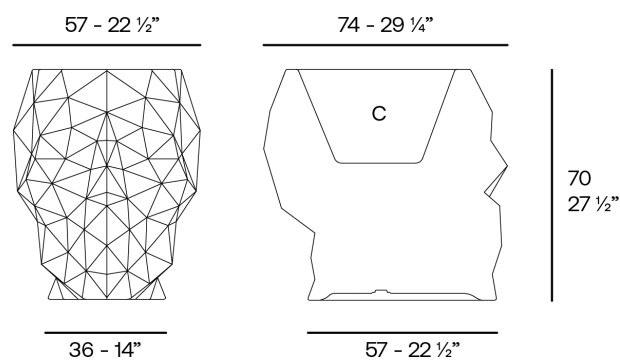

Skull planter 75x57x70

by Teresa Sapey

Teresa Sapey's innovative Skull Collection seamlessly blends art, functionality, and intrigue. Inspired by the bold, faceted aesthetic of skulls, this outdoor design offers a variety of functional pieces that exude an aura of mystery and unique style. From planters to side tables, these eye-catching creations combine edgy artistry with functional design. The Skull Collection transforms outdoor spaces into captivating environments where functional art takes center stage. Sapey's ingenuity culminates in a line that redefines how decor can enhance ambiance through captivating visuals and utilitarian innovation.

Info

Description

Weight: 11 Kg

Skull. Planter 70
Skull. Maceta 70
C = 38 x 29 x 49 - 15" x 11 1/2" x 19 1/3"
27.5 L
7 1/3 gal
46102A

Finishes

finishes

BASIC

Ref. 46102A