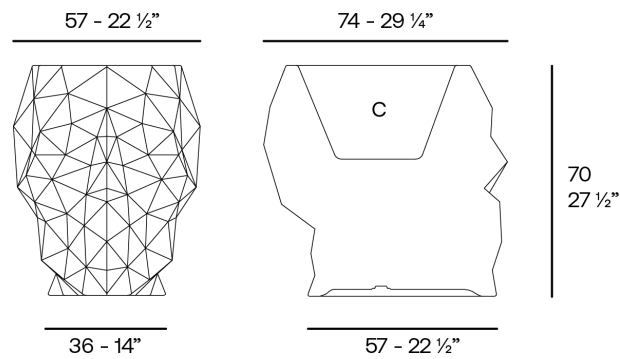

Skull planter 75x57x70

by Teresa Sapey

Teresa Sapey's innovative Skull collection seamlessly blends art, functionality and intrigue. Inspired by the bold, faceted aesthetic of skulls, this outdoor design offers a diverse array of functional pieces that exude an aura of mystery and unique style. From striking planters, elegant tables and versatile stools to intricately crafted outdoor furniture and contemporary home accents, these eye-catching creations combine edgy artistry with practical design elements.

Info

Description

Weight: 11 Kg

Skull. Planter 70
Skull. Maceta 70
C = 38 x 29 x 49 - 15" x 11 1/2" x 19 1/3"
27.5 L
7 1/3 gal
46102A

Finishes

finishes

BASIC

Ref. 46102A