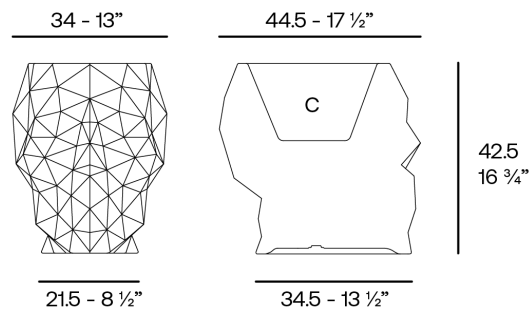

## Skull planter 45x34x43

by Teresa Sapey

Teresa Sapey's innovative Skull Collection seamlessly blends art, functionality, and intrigue. Inspired by the bold, faceted aesthetic of skulls, this outdoor design offers a variety of functional pieces that exude an aura of mystery and unique style. From planters to side tables, these eye-catching creations combine edgy artistry with functional design. The Skull Collection transforms outdoor spaces into captivating environments where functional art takes center stage. Sapey's ingenuity culminates in a line that redefines how decor can enhance ambiance through captivating visuals and utilitarian innovation.

### Description

Weight: 4 Kg

Skull. Planter 40  
Skull. Maceta 40  
C = 24 x 30 x 15 - 9 1/2" x 11 3/4" x 6"  
4.8 L  
1 1/3 gal  
46101A