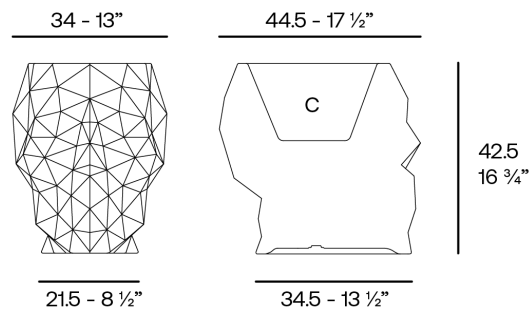

Skull planter 45x34x43

by Teresa Sapey

Teresa Sapey's innovative Skull collection seamlessly blends art, functionality and intrigue. Inspired by the bold, faceted aesthetic of skulls, this outdoor design offers a diverse array of functional pieces that exude an aura of mystery and unique style. From striking planters, elegant tables and versatile stools to intricately crafted outdoor furniture and contemporary home accents, these eye-catching creations combine edgy artistry with practical design elements.

Info

Description

Weight: 3.8 Kg

Skull. Planter 40
Skull. Maceta 40
C = 24 x 30 x 15 - 9 1/2" x 11 3/4" x 6"
4.8 L
1 1/3 gal
46101A

Finishes

finishes

BASIC

Ref. 46101A