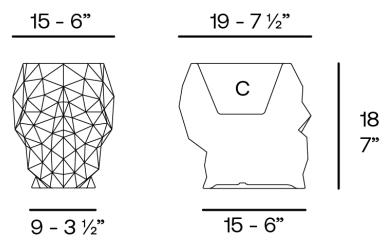

### Description

Weight: 0.7 Kg

Skull. Nano Planter  
Skull. Nano Maceta  
C = 11 x 13 x 10 - 4 1/3" x 5" x 4"  
0.7 L  
1/5 gal  
46100A