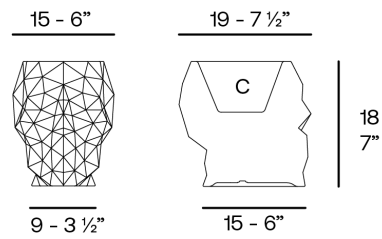

Info

Description

Weight: 0.7 Kg

Skull. Nano Planter
Skull. Nano Maceta
C = 11 x 13 x 10 - 4 1/3" x 5" x 4"
0.7 L
1/5 gal
46100A

Finishes

finishes

BASIC

Ref. 46100A