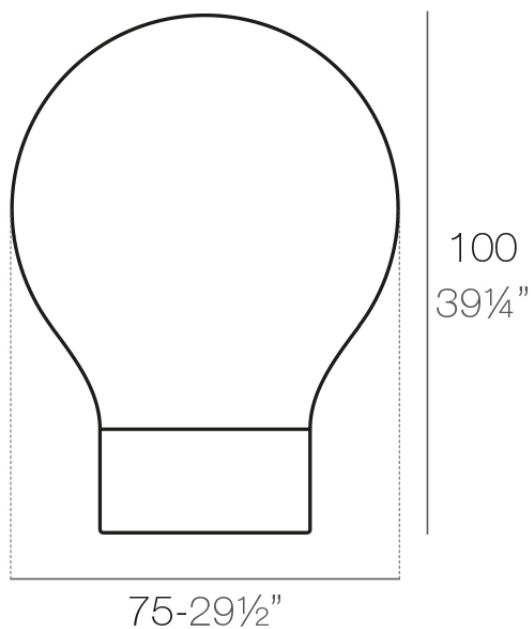

Info

Description

Made of polyethylene resin by rotational moulding. 100% Recyclable. Item suitable for indoor and outdoor use. Available in different finishes.

Weight: 10 Kg

THE SECOND LIGHT Ø75 cm
THE SECOND LIGHT Ø29 1/2"