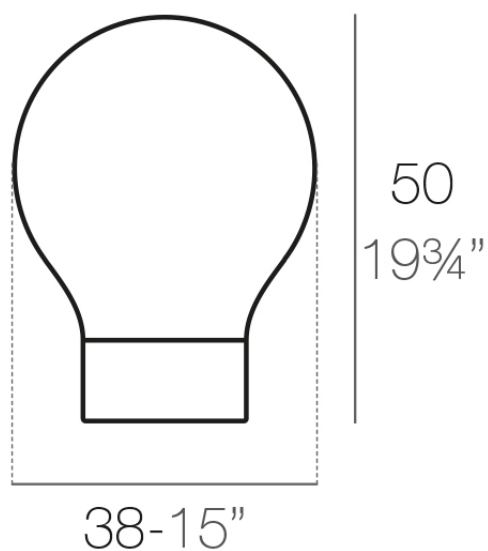

Info

Description

Made of polyethylene resin by rotational moulding. 100% Recyclable. Item suitable for indoor and outdoor use. Available in different finishes.

Weight: 2.5 Kg

THE SECOND LIGHT Ø38 cm
THE SECOND LIGHT Ø15"