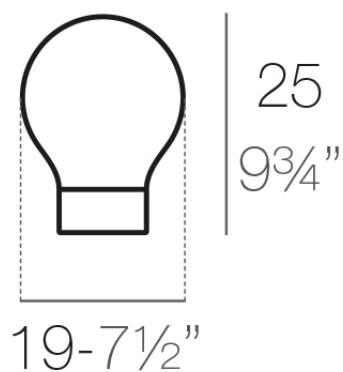

### Description

Made of polyethylene resin by rotational moulding. 100% Recyclable. Item suitable for indoor and outdoor use. Available in different finishes.

Weight: 0.4 Kg

THE SECOND LIGHT Ø19 cm  
THE SECOND LIGHT Ø7 1/2"