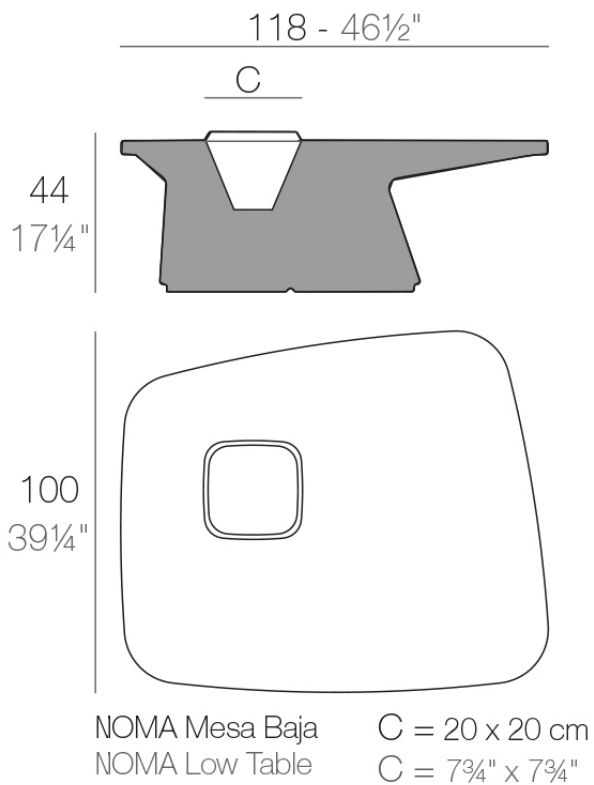

### Description

Made of polyethylene resin by rotational moulding. 100% Recyclable. Item suitable for indoor and outdoor use. Available in different finishes.

Weight: 20.02 Kg