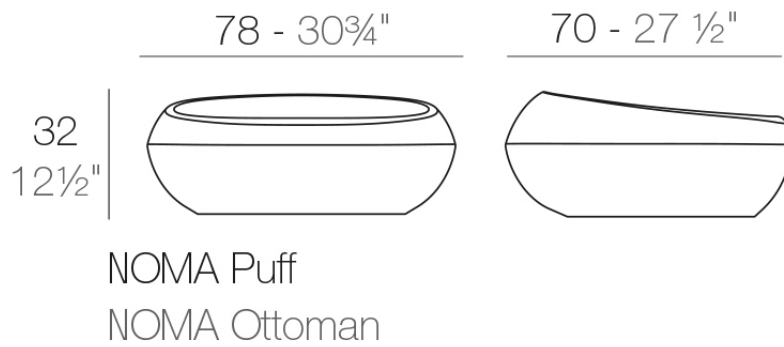

Info

Description

Made of polyethylene resin by rotational moulding. 100% Recyclable. Item suitable for indoor and outdoor use. Available in different finishes.

Weight: 7 Kg

Finishes

finishes

BASIC

Ref. 45080A