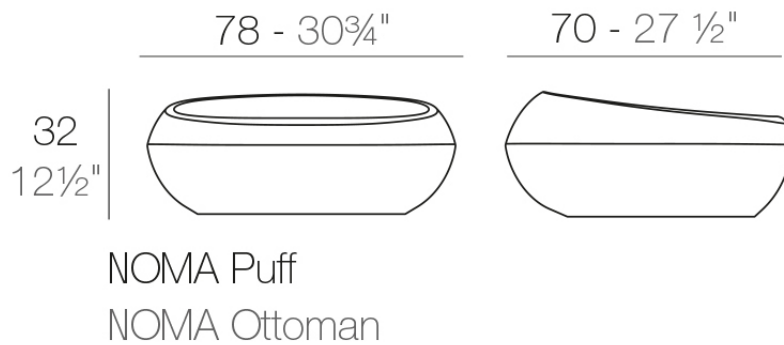

Info

Description

Made of polyethylene resin by rotational moulding. 100% Recyclable. Item suitable for indoor and outdoor use. Available in different finishes.

Weight: 7 Kg

Finishes

finishes

BASIC

Ref. 45080A