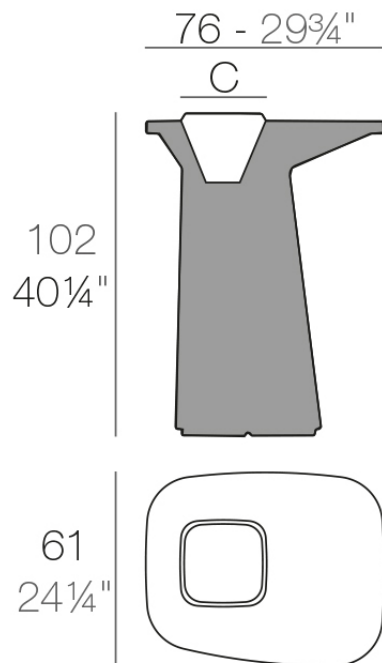

### Description

Made of polyethylene resin by rotational moulding. 100% Recyclable. Item suitable for indoor and outdoor use. Available in different finishes.

Weight: 15 Kg

NOMA Mesa Alta  
NOMA Bar Table

C = 20 x 20 cm  
C = 7 3/4" x 7 3/4"