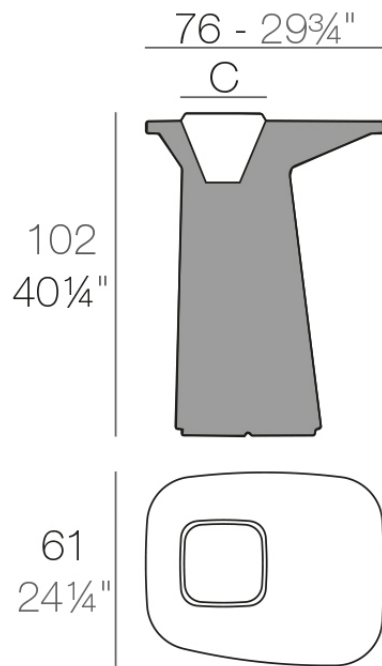

Info

Description

Made of polyethylene resin by rotational moulding. 100% Recyclable. Item suitable for indoor and outdoor use. Available in different finishes.

Weight: 15 Kg

NOMA Mesa Alta
NOMA Bar Table

C = 20 x 20 cm
C = 7 3/4" x 7 3/4"