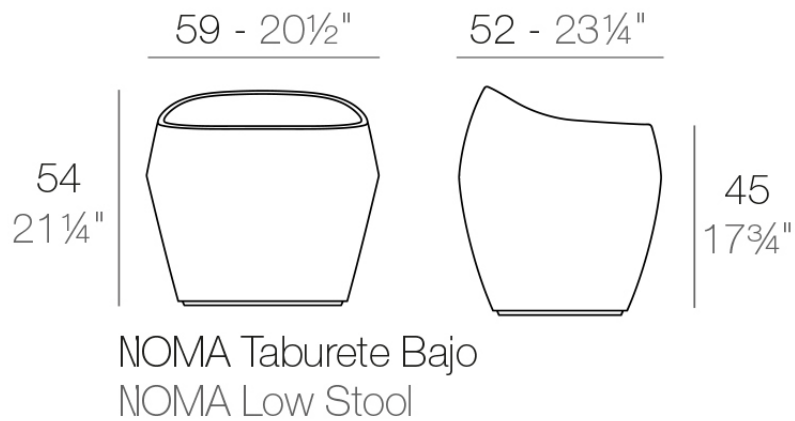

Info

Description

Made of polyethylene resin by rotational moulding. 100% Recyclable. Item suitable for indoor and outdoor use. Available in different finishes.

Weight: 5.5 Kg

Finishes

finishes

BASIC

Ref. 45059A