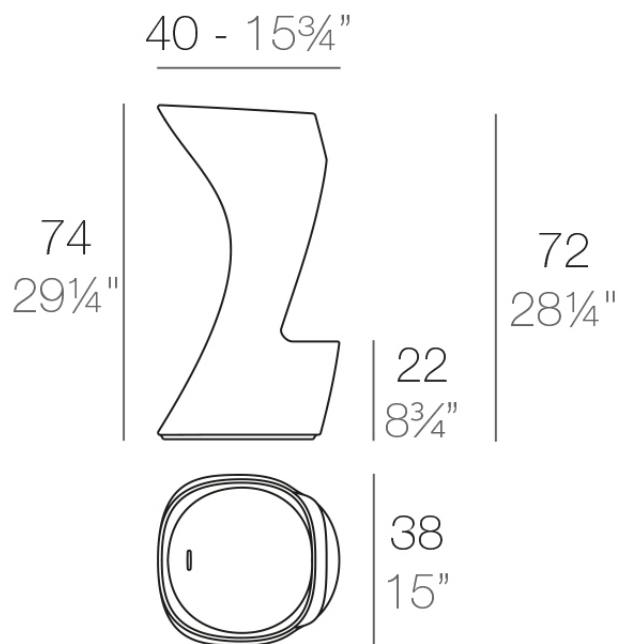

Info

Description

Made of polyethylene resin by rotational moulding. 100% Recyclable. Item suitable for indoor and outdoor use. Available in different finishes.

Weight: 5.5 Kg

NOMA Taburete Alto
NOMA Bar Stool