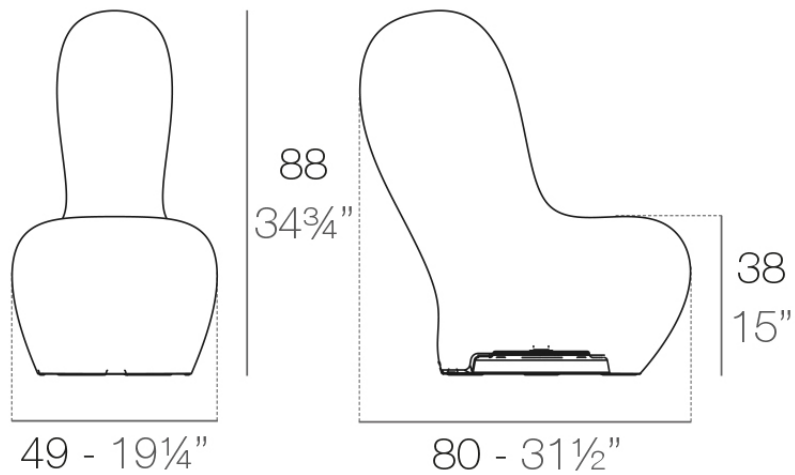

### Description

Made of polyethylene resin by rotational moulding. 100% Recyclable. Item suitable for indoor and outdoor use. Available in different finishes.

Weight: 23.19 Kg

SABINAS Lámpara Low  
Sabinas Low Lamp