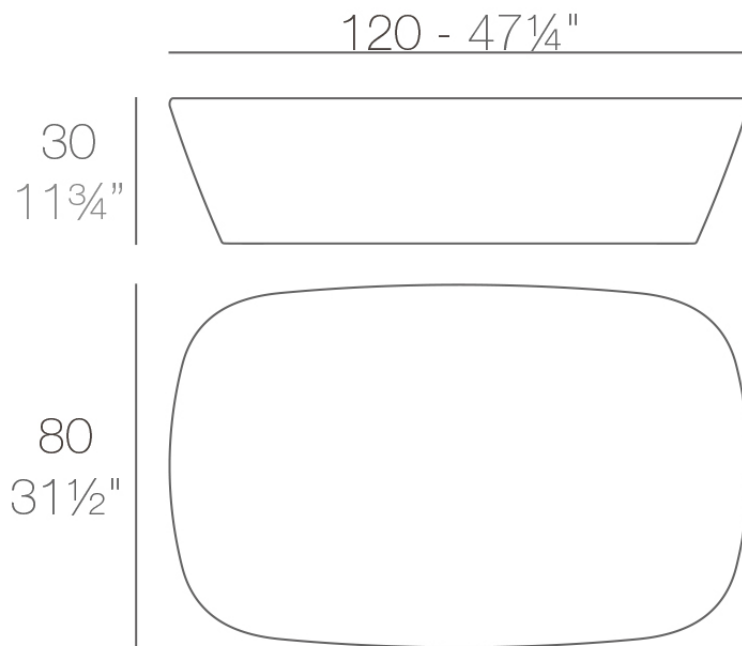

### Description

Made of polyethylene resin by rotational moulding. 100% Recyclable. Item suitable for indoor and outdoor use. Available in different finishes.

Weight: 12 Kg

SABINAS Mesa Baja  
SABINAS Low Table