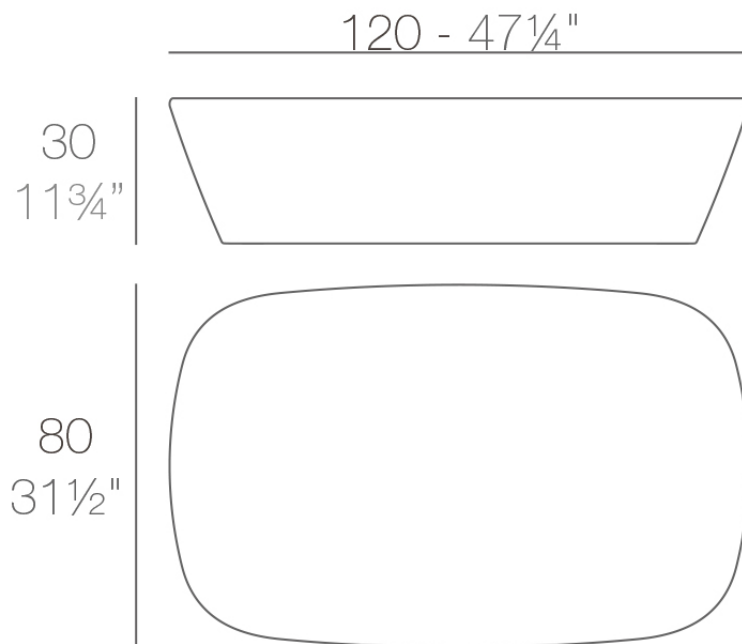

Info

Description

Made of polyethylene resin by rotational moulding. 100% Recyclable. Item suitable for indoor and outdoor use. Available in different finishes.

Weight: 12 Kg

SABINAS Mesa Baja
SABINAS Low Table

Accessories

- **TOP**

HPL Solid Core Top

- **TEMPERED GLASS**

Safety Tempered glass – 10 mm

Finishes

finishes

BASIC