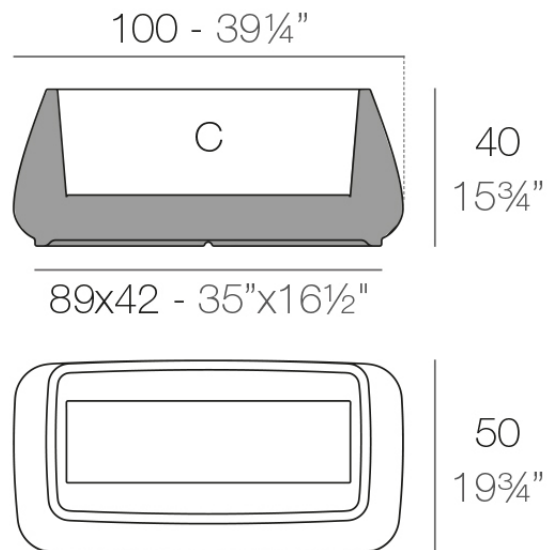

Info

Description

Pot made of polyethylene resin by rotational moulding. 100% Recyclable. Item suitable for indoor and outdoor use. Available in different finishes.

Weight: 10 Kg

Macetero Low
Low Planter

C = 76,5 L
C = 20 $\frac{1}{4}$ gal