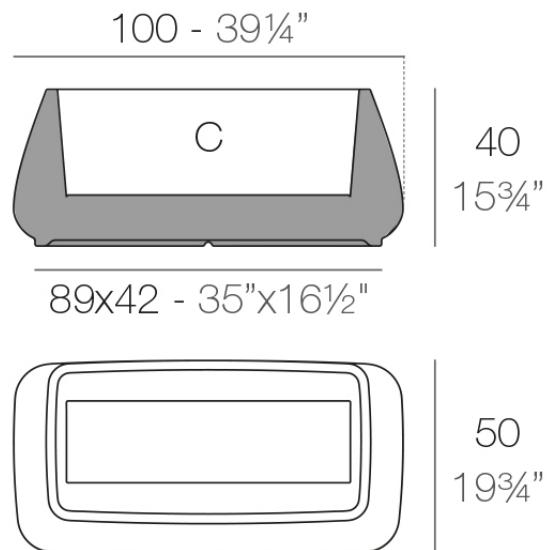

### Description

Pot made of polyethylene resin by rotational moulding. 100% Recyclable. Item suitable for indoor and outdoor use. Available in different finishes.

Weight: 10 Kg

Macetero Low  
Low Planter