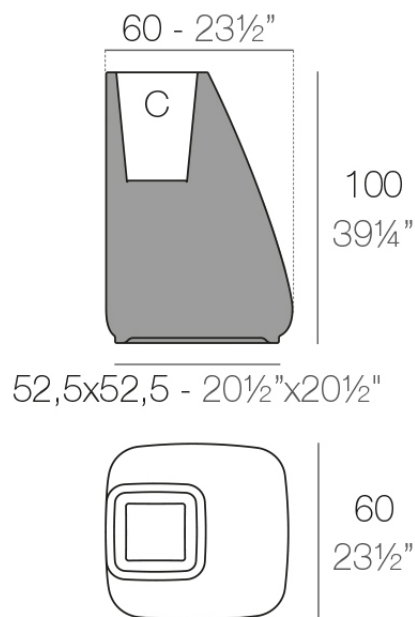

### Description

Pot made of polyethylene resin by rotational moulding. 100% Recyclable. Item suitable for indoor and outdoor use. Available in different finishes.

Weight: 12 Kg

Macetero High    C = 29 L  
High Planter    C = 7 3/4 gal