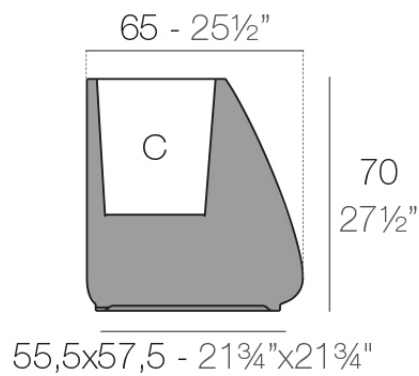

Info

Description

Pot made of polyethylene resin by rotational moulding. 100% Recyclable. Item suitable for indoor and outdoor use. Available in different finishes.

Weight: 11 Kg

Macetero Medium
Medium Planter