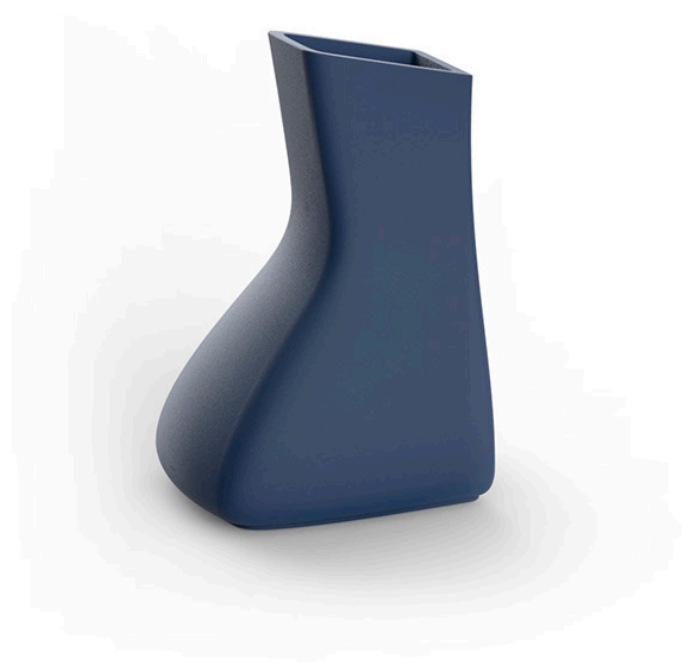

Noma mellizas low

by Javier Mariscal

The Noma Collection, designed by **Javier Mariscal** for the Spanish brand **Vondom**, is a group of outdoor items. The idea behind NOMA was to create a new type of furniture by blending the functions of a planter and an outdoor table. The result is a **collection that is distinctive and versatile in nature.**

Info

Description

Pot made of polyethylene resin by rotational moulding. 100% Recyclable. Item suitable for indoor and outdoor use. Available in different finishes.

Weight: 20 Kg

MELLIZA Macetero Low
TWIN Low Planter