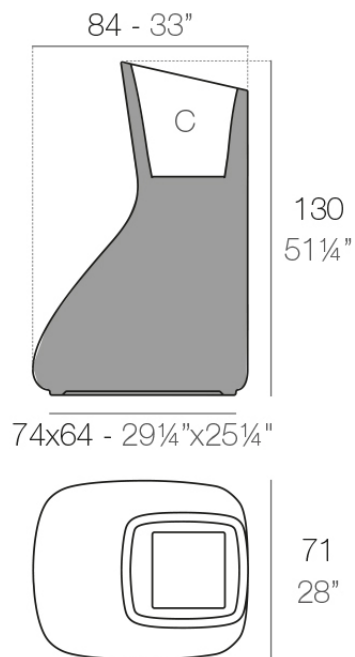

Info

Description

Pot made of polyethylene resin by rotational moulding. 100% Recyclable. Item suitable for indoor and outdoor use. Available in different finishes.

Weight: 20 Kg

MELLIZA Macetero Low
TWIN Low Planter