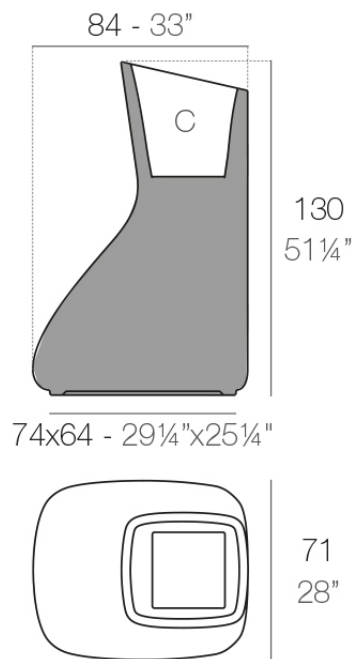

### Description

Pot made of polyethylene resin by rotational moulding. 100% Recyclable. Item suitable for indoor and outdoor use. Available in different finishes.

Weight: 20 Kg

MELLIZA Macetero Low  
TWIN Low Planter

C = 63 L  
C = 16<sup>3</sup>/<sub>4</sub> gal