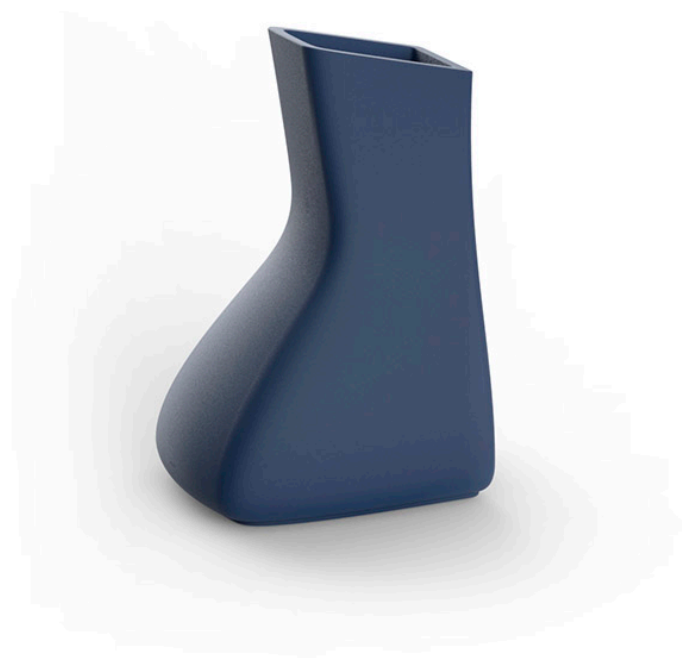

## Noma mellizas low

by Javier Mariscal

The Noma Collection, designed by **Javier Mariscal** for the Spanish brand **Vondom**, is a group of outdoor items. The idea behind NOMA was to create a new type of furniture by blending the functions of a planter and an outdoor table. The result is a **collection that is distinctive and versatile in nature.**

### Description

Pot made of polyethylene resin by rotational moulding. 100% Recyclable. Item suitable for indoor and outdoor use. Available in different finishes.

Weight: 20 Kg

MELLIZA Macetero Low  
TWIN Low Planter