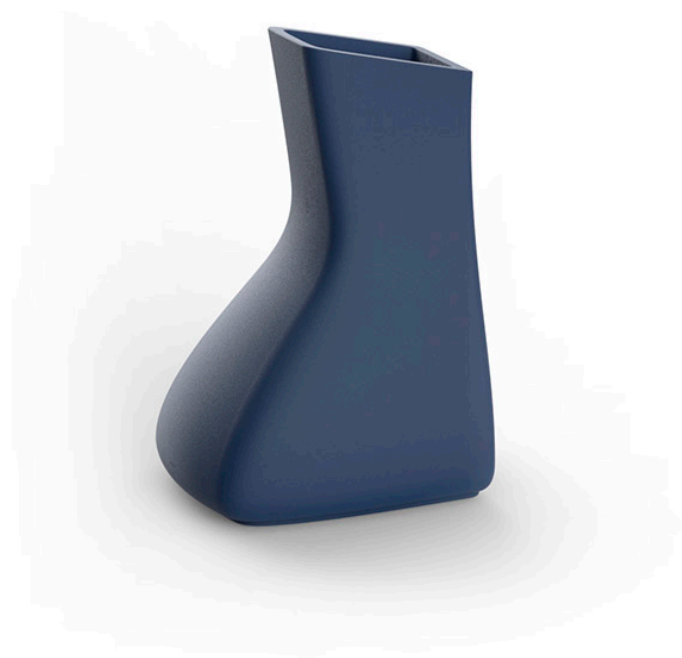

Noma mellizas low

by Javier Mariscal

The Noma Collection, designed by **Javier Mariscal** for the Spanish brand **Vondom**, is a group of outdoor items. The idea behind NOMA was to create a new type of furniture by blending the functions of a planter and an outdoor table. The result is a **collection that is distinctive and versatile in nature.**

Info

Description

Pot made of polyethylene resin by rotational moulding. 100% Recyclable. Item suitable for indoor and outdoor use. Available in different finishes.

Weight: 20 Kg

MELLIZA Macetero Low
TWIN Low Planter

C = 63 L
C = 16³/₄ gal

Finishes

finishes

BASIC

Ref. 45003A

white 2001

ecru 2003

tortora 2004