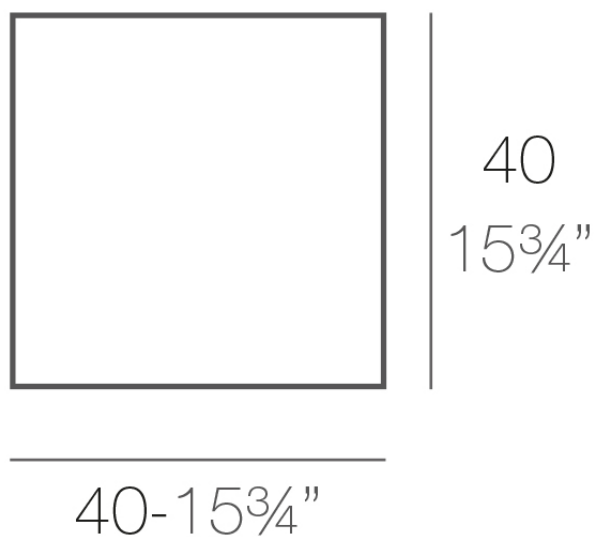

### Description

Made of polyethylene resin by rotational moulding. 100% Recyclable. Item suitable for indoor and outdoor use. Available in different finishes.

Weight: 5.19 Kg

JUT Lámpara  
JUT Lamp