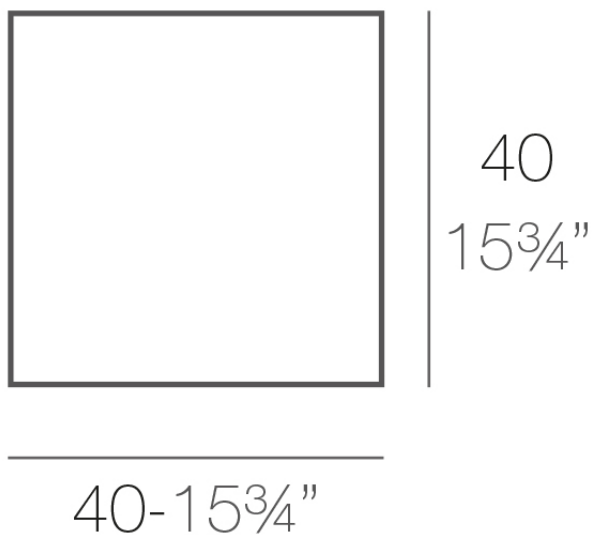

### Description

Made of polyethylene resin by rotational moulding. 100% Recyclable. Item suitable for indoor and outdoor use. Available in different finishes.

Weight: 5.19 Kg

JUT Lámpara  
JUT Lamp