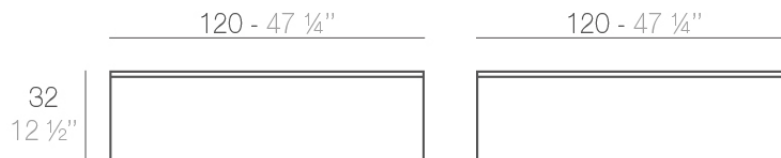

### Description

Made of polyethylene resin by rotational moulding. 100% Recyclable. Item suitable for indoor and outdoor use. Available in different finishes.

Weight: 25 Kg

QUADRAT Mesa Baja 120 x 120  
QUADRAT Low Table 47 1/4" x 47 1/4"