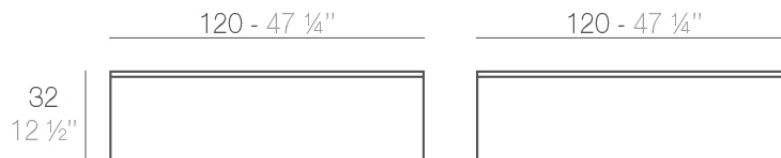

Info

Description

Made of polyethylene resin by rotational moulding. 100% Recyclable. Item suitable for indoor and outdoor use. Available in different finishes.

Weight: 25 Kg

QUADRAT Mesa Baja 120 x 120
QUADRAT Low Table 47 1/4" x 47 1/4"