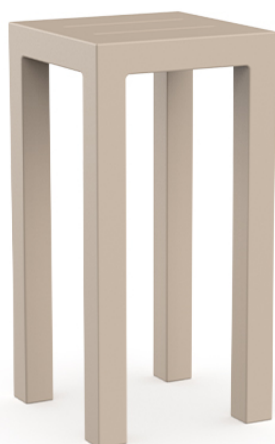

## Jut bar table 50x50x100

by Studio Vondom

The Jut Collection, designed by Studio Vondom, offers a variety of outdoor garden furniture pieces as well as modern and avant-garde interiors, including a lounger, sofa, armchair, chair, two tables in different sizes, an extendable table, stools, and a high table.

### Description

Made of polyethylene resin by rotational moulding. 100% Recyclable. Item suitable for indoor and outdoor use. Available in different finishes.

Weight: 11 Kg

JUT Mesa Alta  
JUT Bar Table