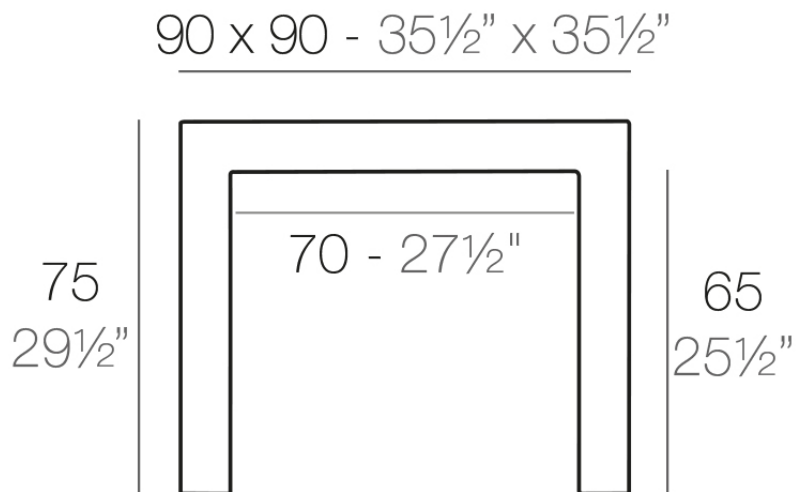

Info

Description

Made of polyethylene resin by rotational moulding. 100% Recyclable. Item suitable for indoor and outdoor use. Available in different finishes.

Weight: 18 Kg

JUT Mesa 90x90

JUT Table 35½"x35½"