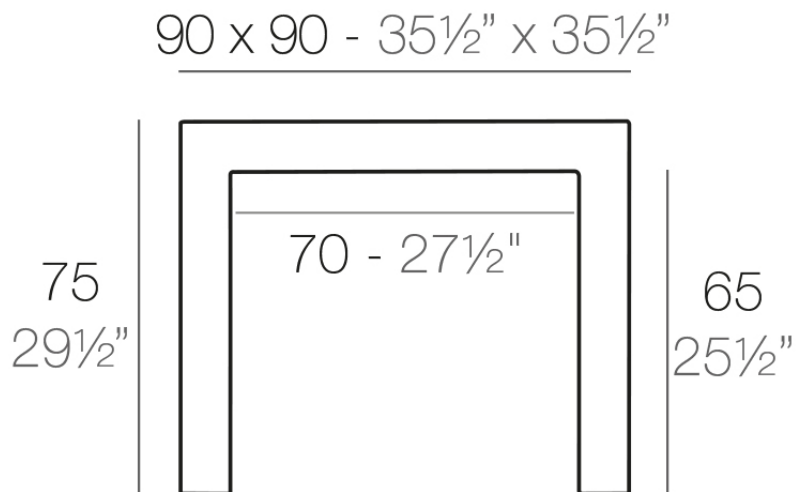

### Description

Made of polyethylene resin by rotational moulding. 100% Recyclable. Item suitable for indoor and outdoor use. Available in different finishes.

Weight: 18 Kg

JUT Mesa 90x90

JUT Table 35½"x35½"