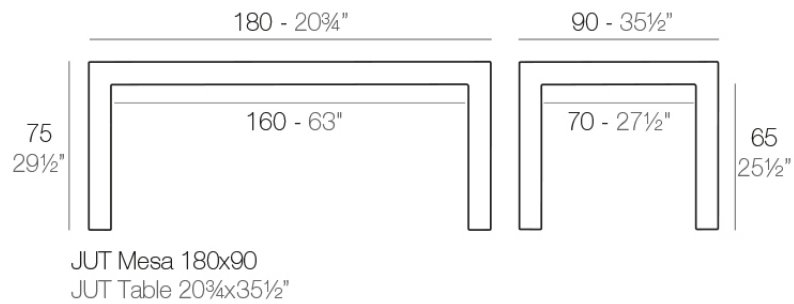

### Description

Made of polyethylene resin by rotational moulding. 100% Recyclable. Item suitable for indoor and outdoor use. Available in different finishes.

Weight: 40 Kg