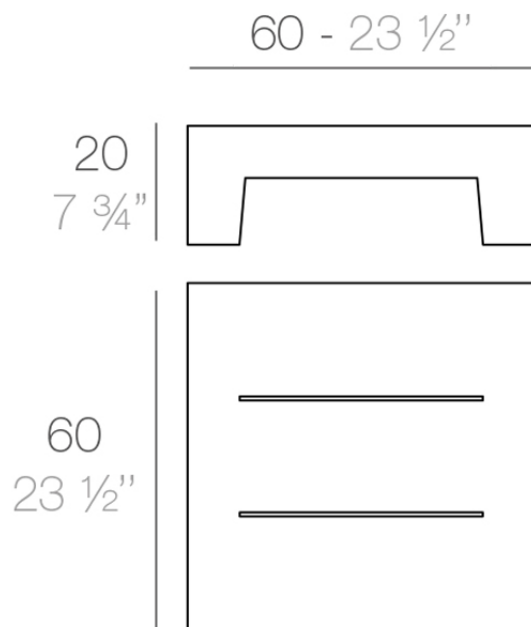

### Description

Made of polyethylene resin by rotational moulding. 100% Recyclable. Item suitable for indoor and outdoor use. Available in different finishes.

Weight: 6 Kg

JUT Mesa Baja 60 x 60  
JUT Low Table 23 1/2" x 23 1/2"