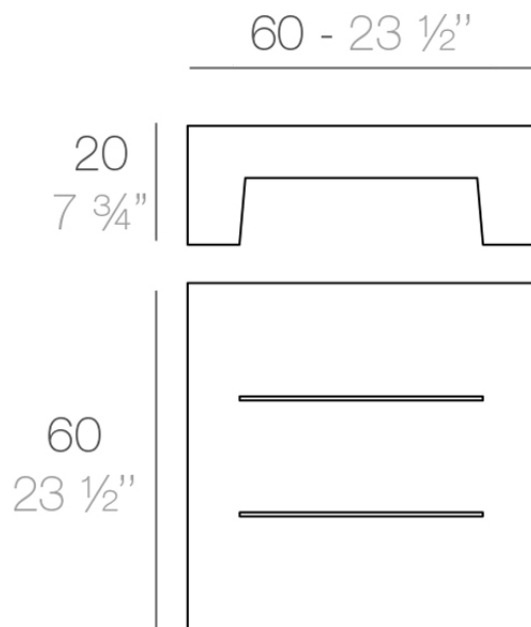

Info

Description

Made of polyethylene resin by rotational moulding. 100% Recyclable. Item suitable for indoor and outdoor use. Available in different finishes.

Weight: 6 Kg

JUT Mesa Baja 60 x 60
JUT Low Table 23 1/2" x 23 1/2"