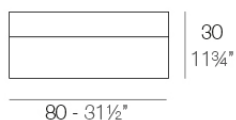

Info

Description

Made of polyethylene resin by rotational moulding. 100% Recyclable. Item suitable for indoor and outdoor use. Available in different finishes.

Weight: 30 Kg

JUT Tumbona
JUT Sun Chaise

Accessories