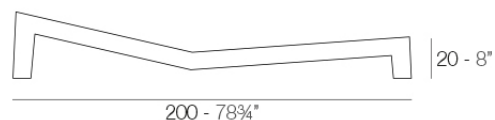

Info

Description

Made of polyethylene resin by rotational moulding. 100% Recyclable. Item suitable for indoor and outdoor use. Available in different finishes.

Weight: 30 Kg

JUT Tumbona
JUT Sun Chaise

Accessories