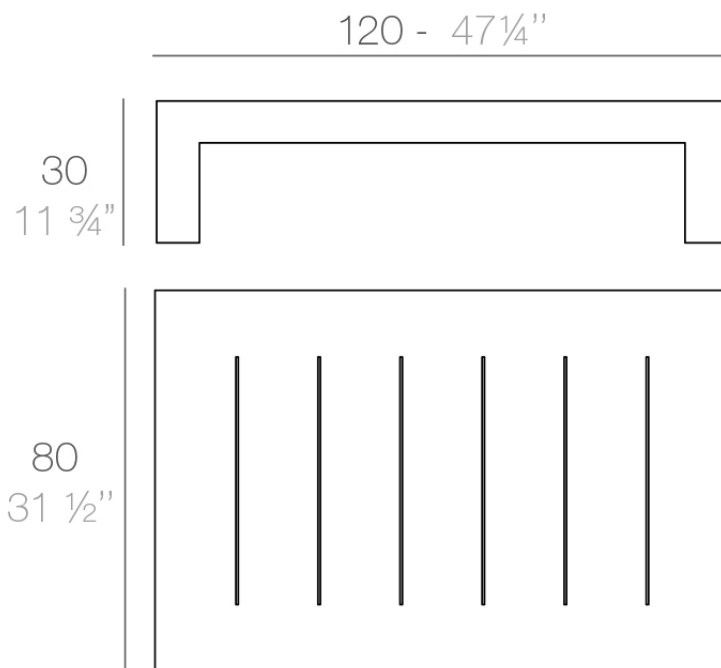

### Description

Made of polyethylene resin by rotational moulding. 100% Recyclable. Item suitable for indoor and outdoor use. Available in different finishes.

Weight: 16 Kg

JUT Mesa Baja 120 x 80  
JUT Low Table 47 1/4" x 31 1/2"