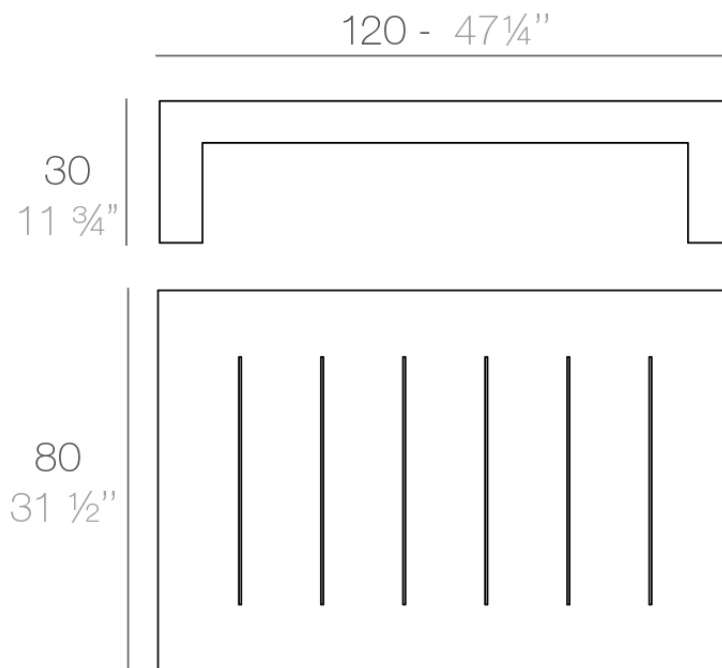

Info

Description

Made of polyethylene resin by rotational moulding. 100% Recyclable. Item suitable for indoor and outdoor use. Available in different finishes.

Weight: 16 Kg

JUT Mesa Baja 120 x 80
JUT Low Table 47 1/4" x 31 1/2"