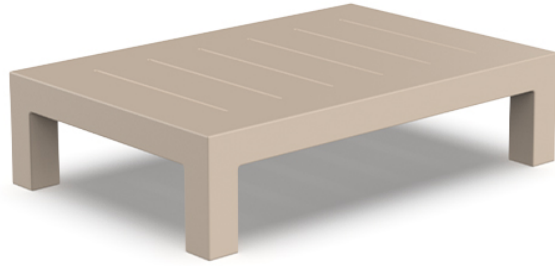

Jut coffee table 120x80x30

by Studio Vondom

The Jut Collection, skillfully designed by Studio Vondom, offers a captivating selection of outdoor garden furniture that beautifully blends style and practicality. This remarkable collection includes a luxurious lounger, a sleek sofa, a cozy armchair and a refined chair. It also offers two tables of varying sizes, an extendable table, versatile stools and a high table, all perfect for enhancing any outdoor setting.

Each piece is meticulously crafted in Europe with an emphasis on quality and innovative design. With the Jut Collection, you can transform your patio or garden into a stylish retreat, showcasing contemporary outdoor furniture that not only enhances your space, but also provides exceptional comfort and sophistication. Whether you are entertaining or enjoying quiet moments, this collection is the perfect choice for any outdoor environment.

Info

Description

Made of polyethylene resin by rotational moulding. 100% Recyclable. Item suitable for indoor and outdoor use. Available in different finishes.

Weight: 16 Kg

JUT Mesa Baja 120 x 80
JUT Low Table 47 1/4" x 31 1/2"