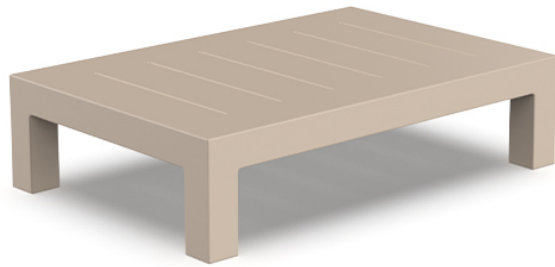

## Jut coffee table 120x80x30

by Studio Vondom

The Jut Collection, skillfully designed by Studio Vondom, offers a captivating selection of outdoor garden furniture that beautifully blends style and practicality. This remarkable collection includes a luxurious lounger, a sleek sofa, a cozy armchair and a refined chair. It also offers two tables of varying sizes, an extendable table, versatile stools and a high table, all perfect for enhancing any outdoor setting.

Each piece is meticulously crafted in Europe with an emphasis on quality and innovative design. With the Jut Collection, you can transform your patio or garden into a stylish retreat, showcasing contemporary outdoor furniture that not only enhances your space, but also provides exceptional comfort and sophistication. Whether you are entertaining or enjoying quiet moments, this collection is the perfect choice for any outdoor environment.

### Description

Made of polyethylene resin by rotational moulding. 100% Recyclable. Item suitable for indoor and outdoor use. Available in different finishes.

Weight: 16 Kg

JUT Mesa Baja 120 x 80  
JUT Low Table 47 1/4" x 31 1/2"