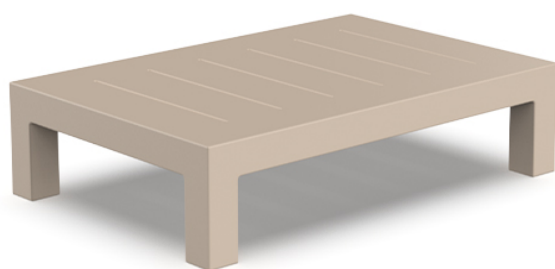

## Jut coffee table 120x80x30

by Studio Vondom

The Jut Collection, designed by Studio Vondom, offers a variety of outdoor garden furniture pieces as well as modern and avant-garde interiors, including a lounger, sofa, armchair, chair, two tables in different sizes, an extendable table, stools, and a high table.

### Description

Made of polyethylene resin by rotational moulding. 100% Recyclable. Item suitable for indoor and outdoor use. Available in different finishes.

Weight: 16 Kg

JUT Mesa Baja 120 x 80  
JUT Low Table 47 1/4" x 31 1/2"