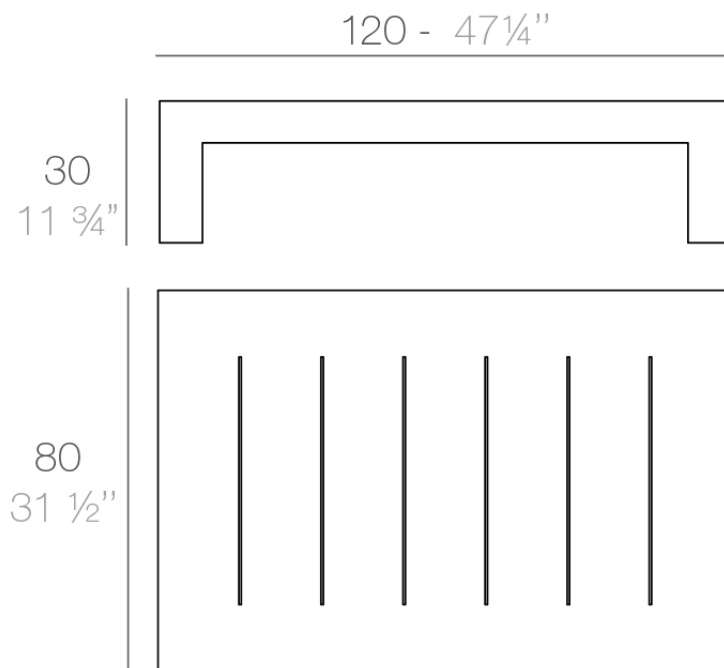

### Description

Made of polyethylene resin by rotational moulding. 100% Recyclable. Item suitable for indoor and outdoor use. Available in different finishes.

Weight: 16 Kg

JUT Mesa Baja 120 x 80  
JUT Low Table 47 1/4" x 31 1/2"