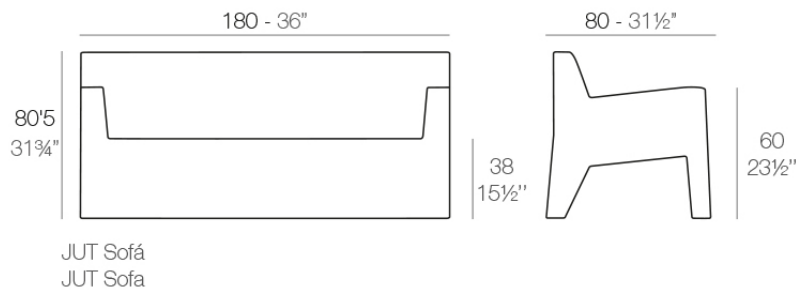

### Description

Made of polyethylene resin by rotational moulding. 100% Recyclable. Item suitable for indoor and outdoor use. Available in different finishes.

Weight: 40 Kg