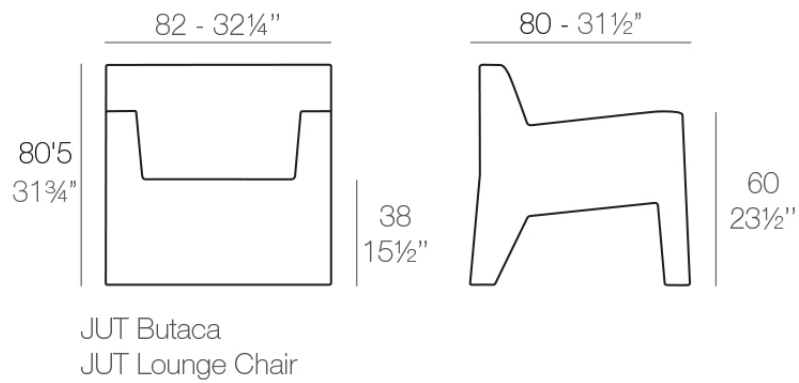

### Description

Made of polyethylene resin by rotational moulding. 100% Recyclable. Item suitable for indoor and outdoor use. Available in different finishes.

Weight: 20 Kg