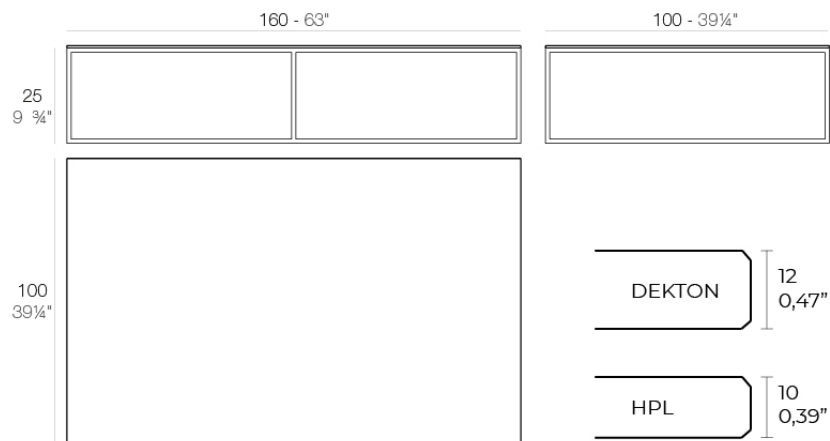

Pixel table 160x100x25

by Ramón Esteve

Designed by Ramón Esteve for Vondom, the Pixel collection is a minimalist line of furniture inspired by the **small color elements that compose an image**. Ramón Esteve's vision creates a deep connection between the furniture and its versatile configurations, reflecting the adaptability of pixels in digital images. Made in Europe, the Pixel collection combines quality with elegance, offering endless possibilities for contemporary living spaces. Perfect for creating both serene and vibrant environments, Pixel is the ideal choice for minimalist design enthusiasts.

Info

Description

Item suitable for indoor and outdoor use.

Weight: 34.01 Kg

PIXEL Mesa Baja 160x100x25
PIXEL Low Table 63x39 1/4x9 3/4

Finishes

finishes

ALUMINIUM