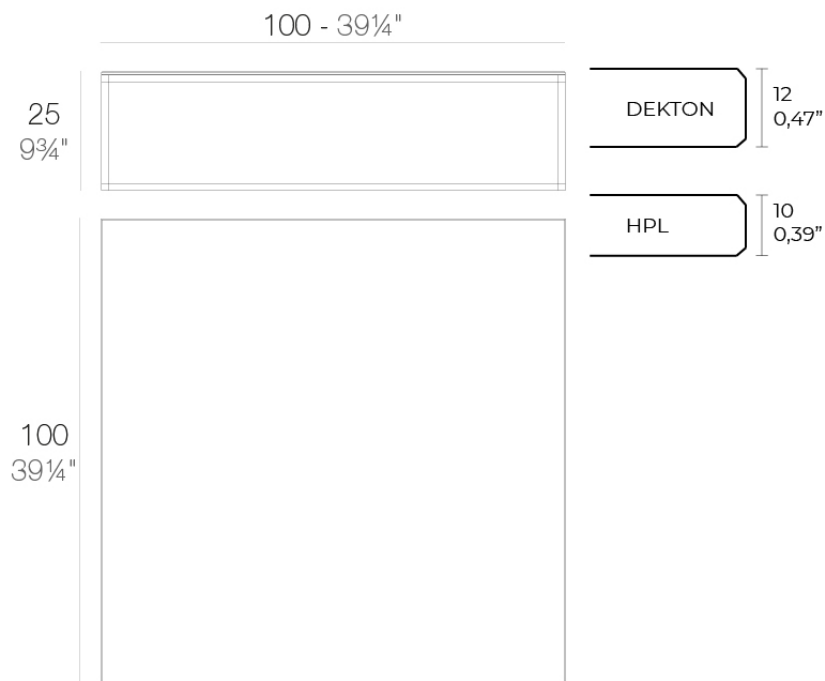

Info

Description

Item suitable for indoor and outdoor use.

Weight: 21.1 Kg

PIXEL Mesa Baja 100x100x25
PIXEL Low Table 39 1/4x39 1/4x9 3/4

Finishes

finishes

ALUMINIUM