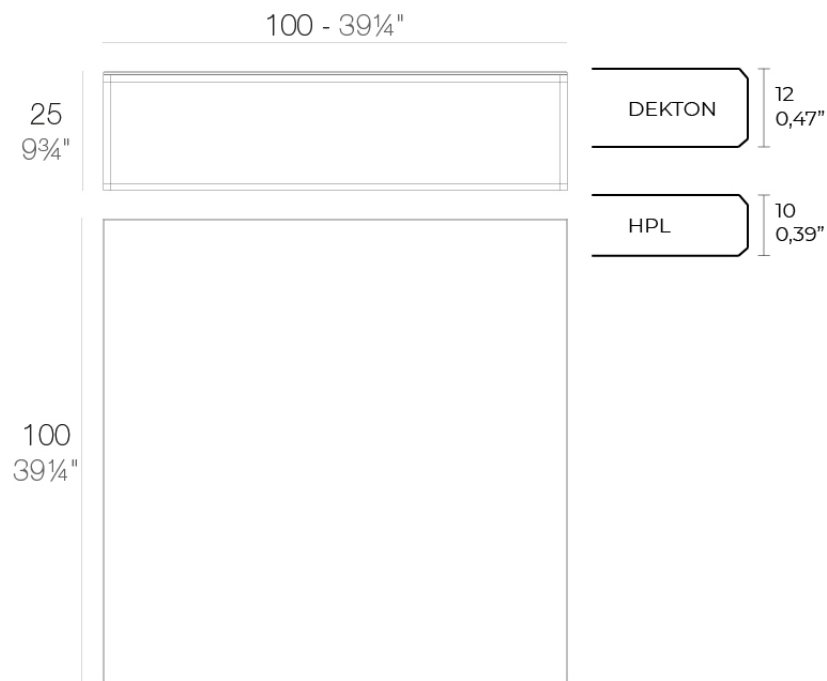

Pixel table 100x100x25

by Ramón Esteve

Designed by Ramón Esteve for Vondom, the Pixel collection is a minimalist line of furniture inspired by the **small color elements that compose an image**. Ramón Esteve's vision creates a deep connection between the furniture and its versatile configurations, reflecting the adaptability of pixels in digital images. Made in Europe, the Pixel collection combines quality with elegance, offering endless possibilities for contemporary living spaces. Perfect for creating both serene and vibrant environments, Pixel is the ideal choice for minimalist design enthusiasts.

Info

Description

Item suitable for indoor and outdoor use.

Weight: 21.1 Kg

PIXEL Mesa Baja 100x100x25
PIXEL Low Table 39 1/4x39 1/4x9 3/4

Finishes

finishes

ALUMINIUM