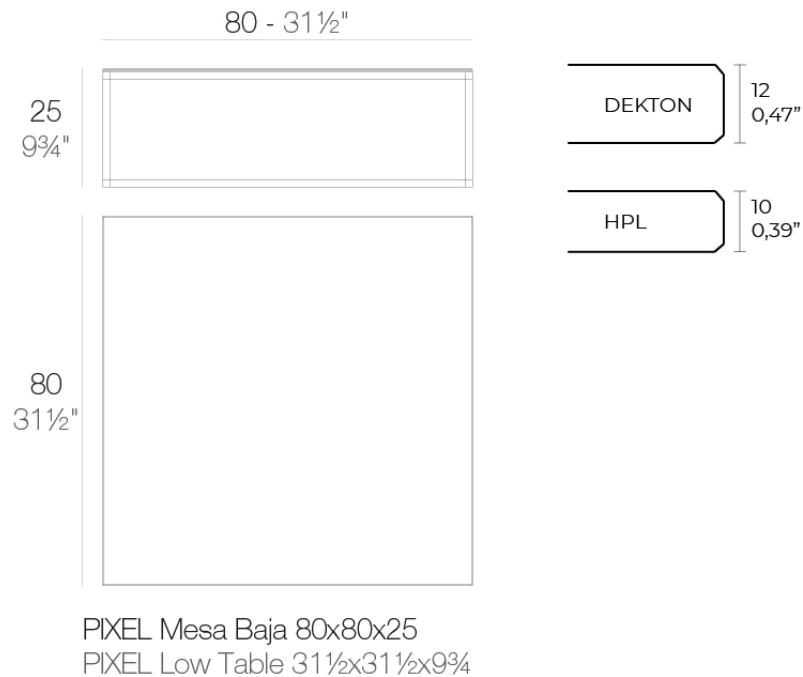

Info

Description

Item suitable for indoor and outdoor use.

Weight: 14.3 Kg

Finishes

finishes

ALUMINIUM

Ref. 44317M