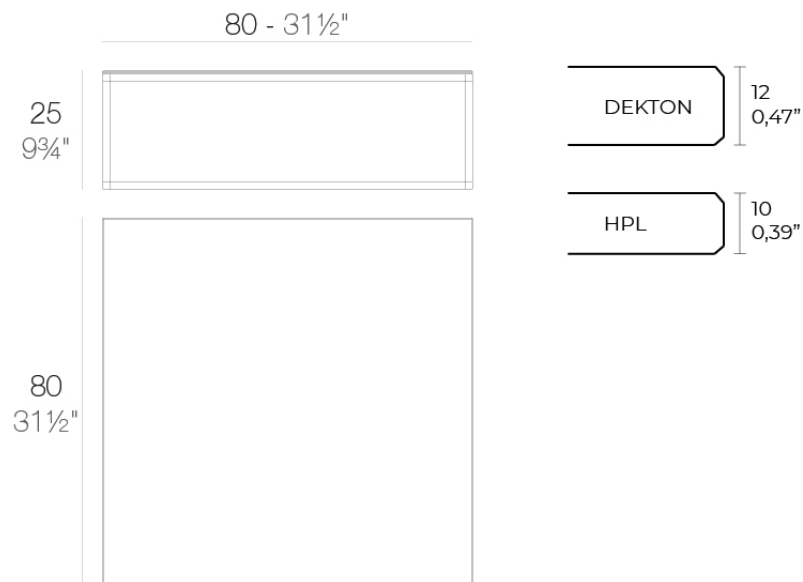

Info

Description

Item suitable for indoor and outdoor use.

Weight: 14.3 Kg

PIXEL Mesa Baja 80x80x25
PIXEL Low Table 31 1/2x31 1/2x9 3/4

Finishes

finishes

ALUMINIUM