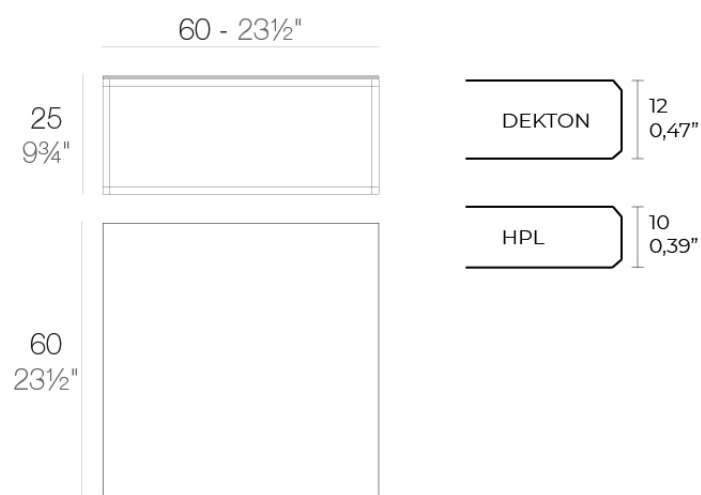

Pixel table 60x60x25

by Ramón Esteve

Designed by Ramón Esteve for Vondom, the Pixel collection is a minimalist line of furniture inspired by the **small color elements that compose an image**. Ramón Esteve's vision creates a deep connection between the furniture and its versatile configurations, reflecting the adaptability of pixels in digital images. Made in Europe, the Pixel collection combines quality with elegance, offering endless possibilities for contemporary living spaces. Perfect for creating both serene and vibrant environments, Pixel is the ideal choice for minimalist design enthusiasts.

Info

Description

Item suitable for indoor and outdoor use.

Weight: 9.18 Kg

PIXEL Mesa Baja 60x60x25
PIXEL Low Table 23½x23½x9¾

Finishes

finishes

ALUMINIUM