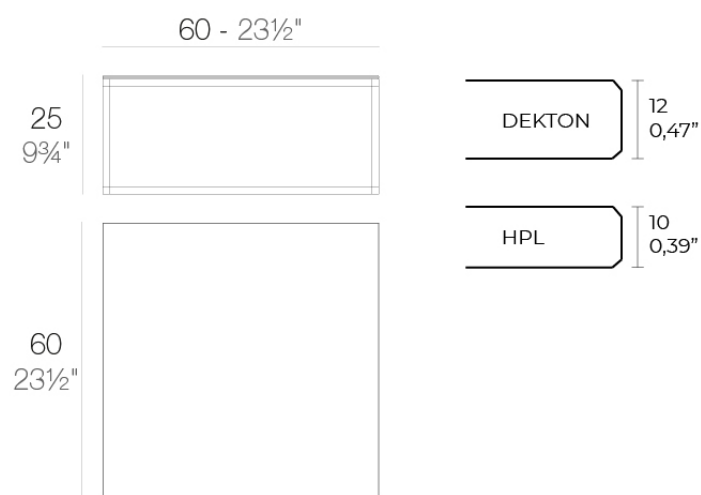

Info

Description

Item suitable for indoor and outdoor use.

Weight: 9.18 Kg

PIXEL Mesa Baja 60x60x25
PIXEL Low Table 23 1/2x23 1/2x9 3/4

Finishes

finishes

ALUMINIUM