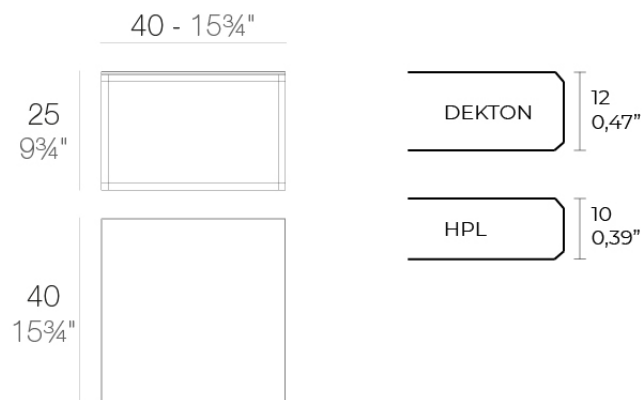

Pixel table 40x40x25

by Ramón Esteve

Designed by Ramón Esteve for Vondom, the Pixel collection is a minimalist line of furniture inspired by the **small color elements that compose an image**. Ramón Esteve's vision creates a deep connection between the furniture and its versatile configurations, reflecting the adaptability of pixels in digital images. Made in Europe, the Pixel collection combines quality with elegance, offering endless possibilities for contemporary living spaces. Perfect for creating both serene and vibrant environments, Pixel is the ideal choice for minimalist design enthusiasts.

Info

Description

Item suitable for indoor and outdoor use.

Weight: 4.11 Kg

PIXEL Mesa Baja 40x40x25
PIXEL Low Table 15 3/4x15 3/4x9 3/4

Finishes

finishes

ALUMINIUM