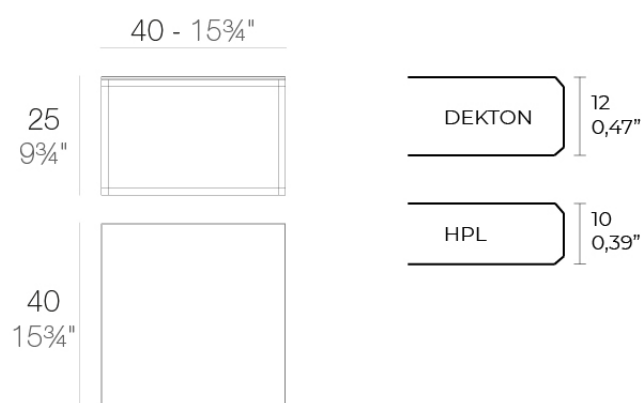

Info

Description

Item suitable for indoor and outdoor use.

Weight: 4.11 Kg

PIXEL Mesa Baja 40x40x25
PIXEL Low Table 15 3/4x15 3/4x9 3/4

Finishes

finishes

ALUMINIUM