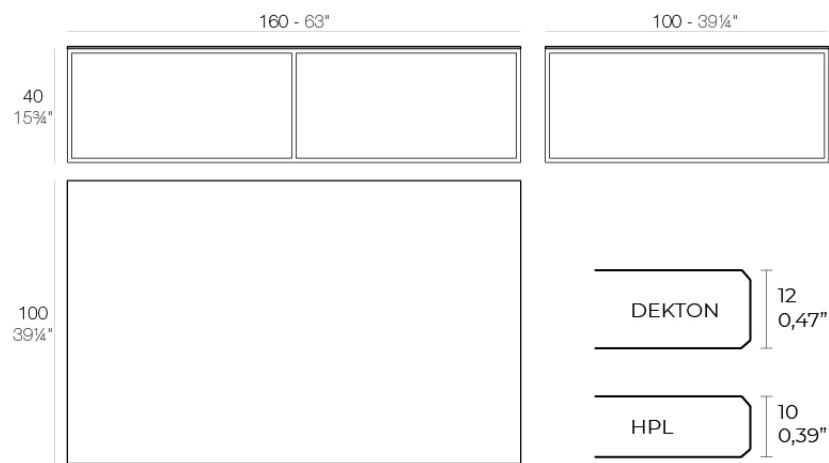

### Description

Item suitable for indoor and outdoor use.

Weight: 35.31 Kg

SUAVE Mesa Baja 160x100x40  
SUAVE Low Table 63x39 1/4 x 15 3/4