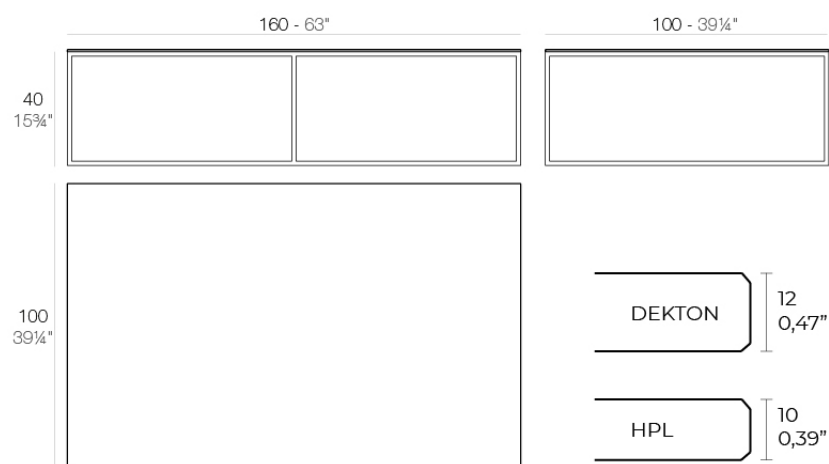

Info

Description

Item suitable for indoor and outdoor use.

Weight: 35.31 Kg

SUAVE Mesa Baja 160x100x40
SUAVE Low Table 63x39 1/4x15 3/4

Finishes

finishes

ALUMINIUM