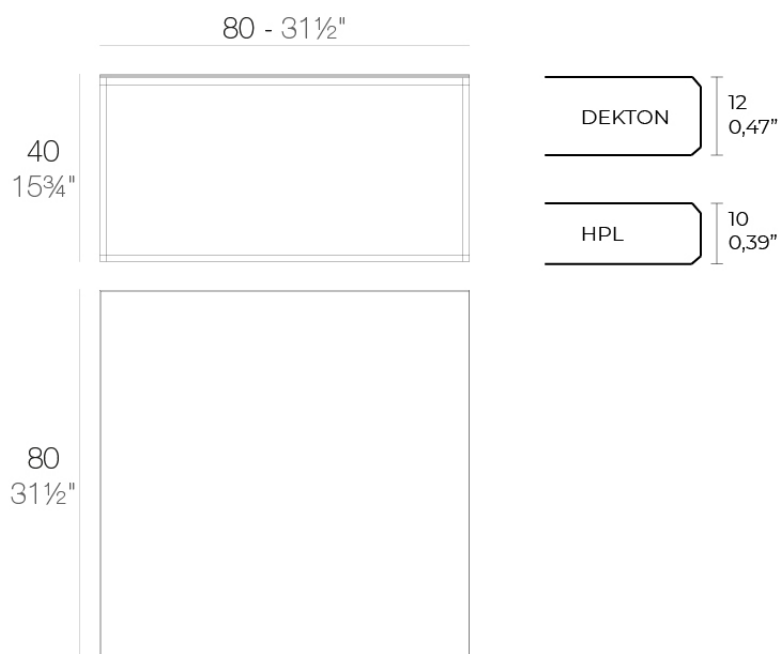

Info

Description

Item suitable for indoor and outdoor use.

Weight: 14.82 Kg

SUAVE Mesa Baja 80x80x40
SUAVE Low Table 31 1/2x31 1/2x15 3/4

Finishes

finishes

ALUMINIUM

green

blue

gray

anthracite

black

Lacquered aluminium profile.

tabletops

HPL

Ref. VVAR03048

VONDOM

white(black edge)

ecru(black edge)

black(black edge)

HPL black edge