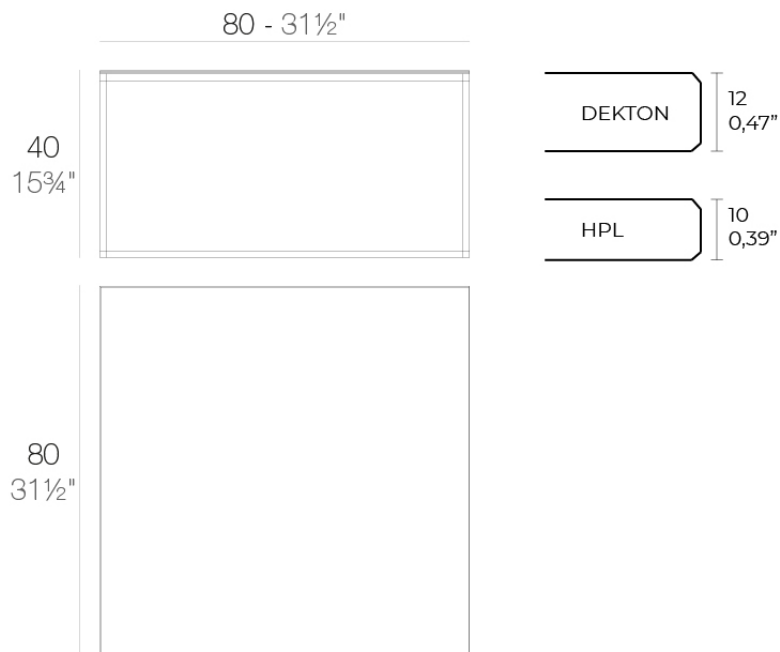

### Description

Item suitable for indoor and outdoor use.

Weight: 14.82 Kg

SUAVE Mesa Baja 80x80x40  
SUAVE Low Table 31 1/2x31 1/2x15 3/4