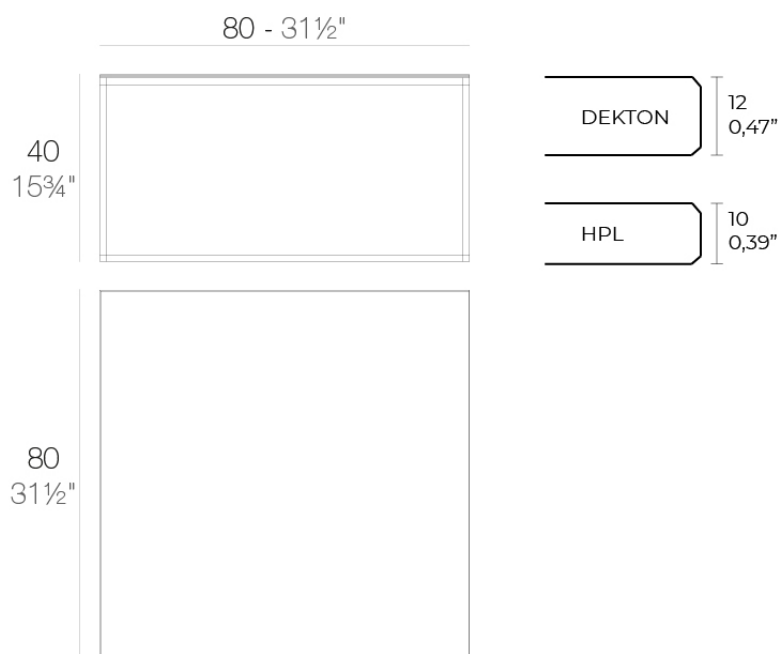

Info

Description

Item suitable for indoor and outdoor use.

Weight: 14.82 Kg

SUAVE Mesa Baja 80x80x40
SUAVE Low Table 31 1/2x31 1/2x15 3/4

Finishes

finishes

ALUMINIUM

green

blue

gray

anthracite

black

Lacquered aluminium profile.

tabletops

HPL

Ref. VVAR03048

VONDOM

white(black edge)

ecru(black edge)

black(black edge)

HPL black edge

VONDOM