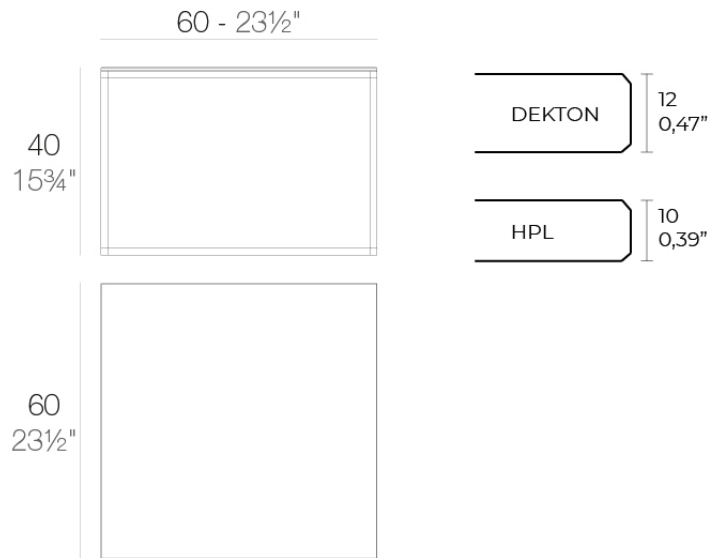

Info

Description

Item suitable for indoor and outdoor use.

Weight: 9.5 Kg

SUAVE Mesa Baja 60x60x40
SUAVE Low Table 23½x23½x15¾

Finishes

finishes

ALUMINIUM