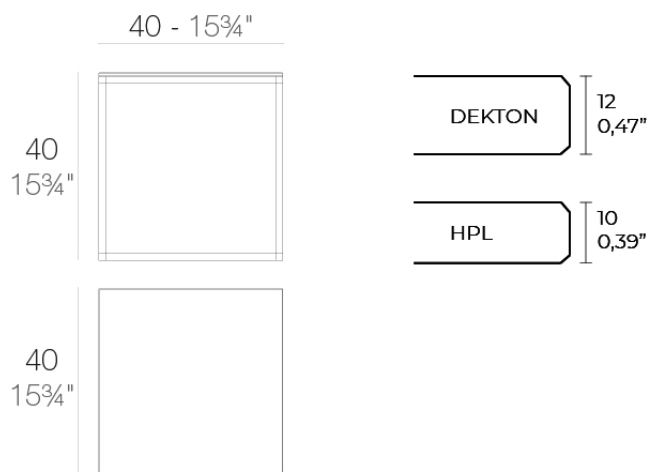

Info

Description

Item suitable for indoor and outdoor use.

Weight: 5.31 Kg

SUAVE Mesa Baja 40x40x40
SUAVE Low Table 15 3/4x15 3/4x15 3/4

Finishes

finishes

ALUMINIUM