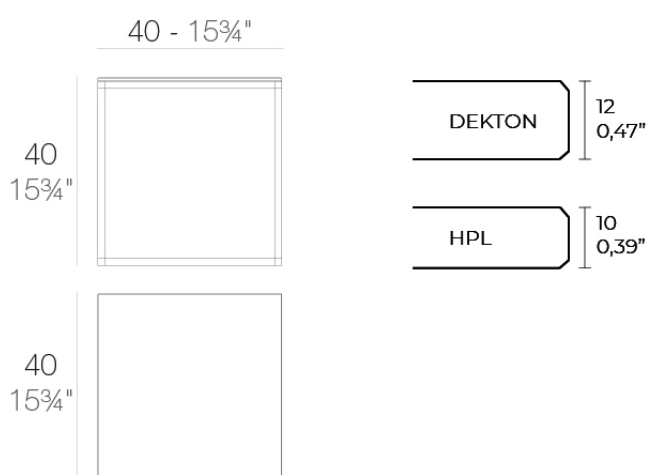

Info

Description

Item suitable for indoor and outdoor use.

Weight: 5.31 Kg

SUAVE Mesa Baja 40x40x40
SUAVE Low Table 15 3/4x15 3/4x15 3/4

Finishes

finishes

ALUMINIUM