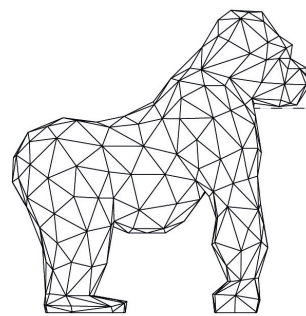

Weight: 33.27 Kg

102 - 40 1/8"

155
61"

106
41 3/4"

154 - 60 3/8"

Origami. Saru
Origami. Saru
44231

Finishes

finishes