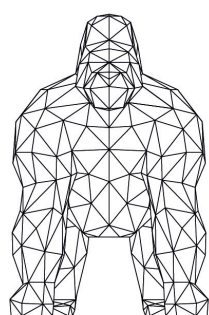

Weight: 33.27 Kg

102 - 40 1/8"

155
61"

106
41 3/4"

154 - 60 3/8"

Origami. Saru
Origami. Saru
44231

Finishes

finishes