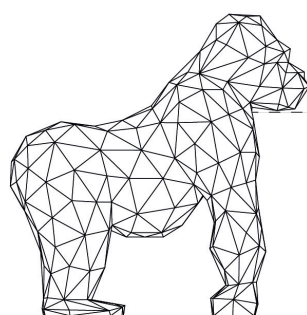

Weight: 33.27 Kg

102 - 40 1/8"

155
61"

106
41 3/4"

154 - 60 3/8"

Origami. Saru
Origami. Saru
44231

Finishes

finishes