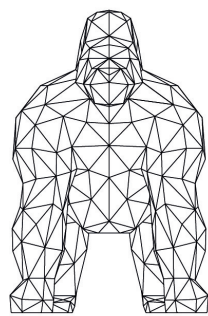

Weight: 33.27 Kg

102 - 40 1/8"

155
61"

106
41 3/4"

154 - 60 3/8"

Origami. Saru
Origami. Saru
44231

Finishes

finishes