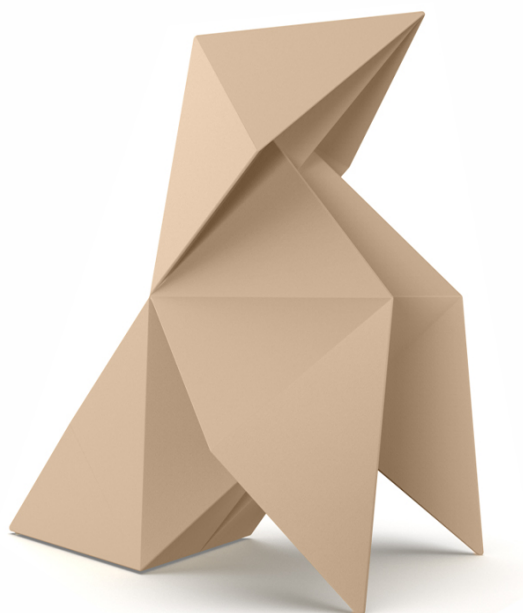

Origami kotori

by Studio Vondom

A collection of design pieces by Studio Vondom where the millenary tradition of the Japanese art of paperfolding merges with the avant-garde of contemporary design.

Info

Description

Weight: 3.85 Kg

Origami. Kotori
Origami. Kotori
44228

Finishes

finishes

BASIC

Ref. 44228

white 2001

ecru 2003