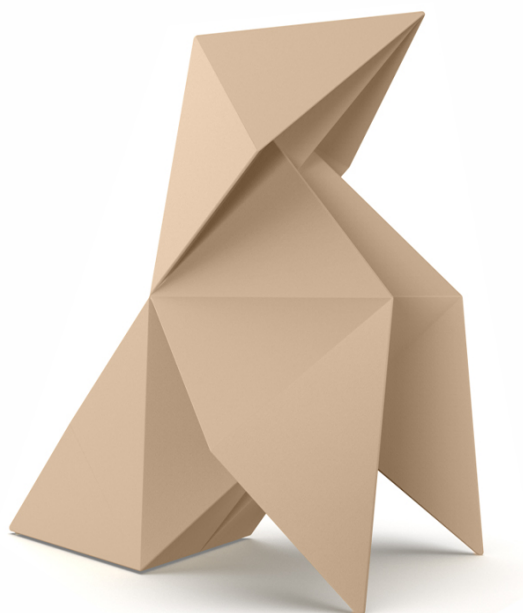

Origami kotori

by Studio Vondom

A collection of design pieces by Studio Vondom where the millenary tradition of the Japanese art of paperfolding merges with the avant-garde of contemporary design.