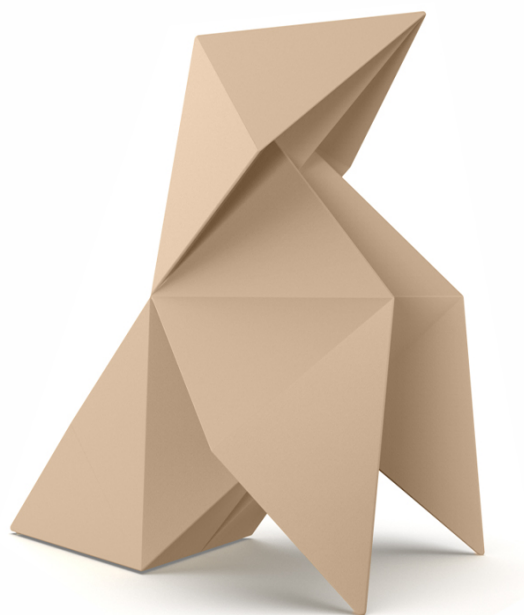

Origami kotori

by Studio Vondom

A collection of design pieces by Studio Vondom where the millenary tradition of the Japanese art of paperfolding merges with the avant-garde of contemporary design.

Info

Description

Weight: 3.85 Kg

Origami. Kotori
Origami. Kotori
44228

Finishes

finishes

BASIC

Ref. 44228

white 2001

ecru 2003