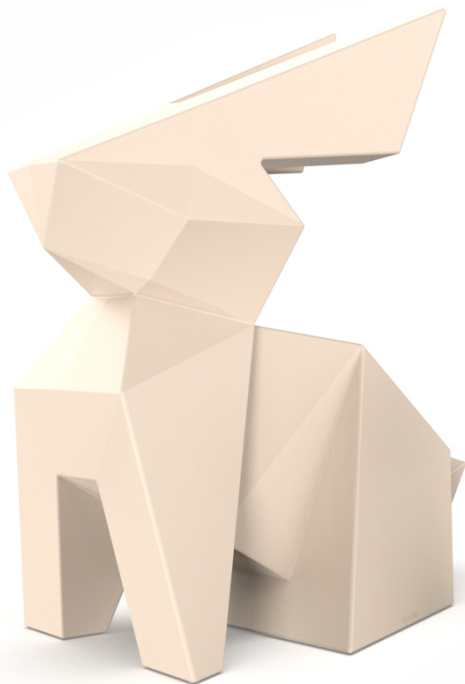

Origami usagi by Studio Vondom

A collection of design pieces by Studio Vondom where the millenary tradition of the Japanese art of paperfolding merges with the avant-garde of contemporary design.