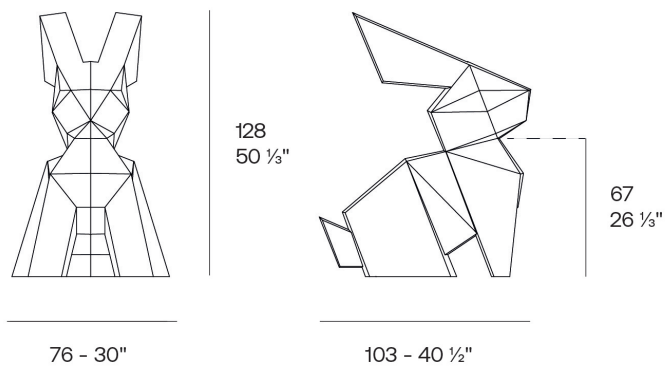

Weight: 20 Kg

Origami. Usagi
Origami. Usagi
44227

Finishes

finishes

BASIC

Ref. 44227

white 2001

ecru 2003