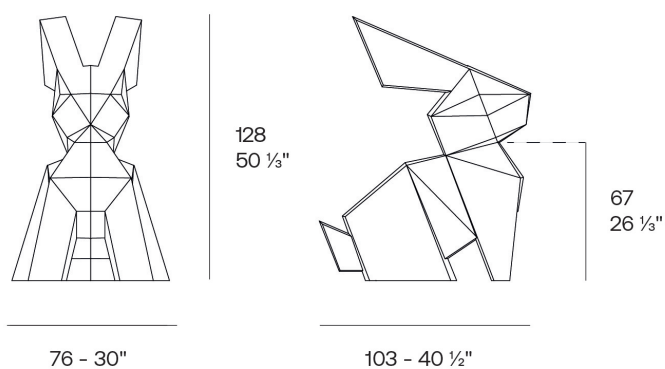

Weight: 20 Kg

Origami. Usagi
Origami. Usagi
44227

Finishes

finishes

BASIC

Ref. 44227

white 2001

ecru 2003