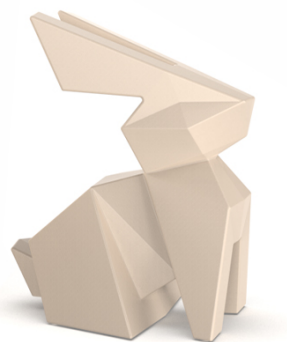

Origami kousagi by Studio Vondom

A collection of design pieces by Studio Vondom where the millenary tradition of the Japanese art of paperfolding merges with the avant-garde of contemporary design.