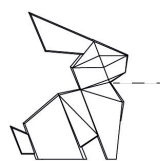

Description

Weight: 4 Kg

35.5 - 14"

60
23 3/4"

48 - 19"

32
12 1/2"

Origami. Kousagi
Origami. Kousagi
44226

Finishes