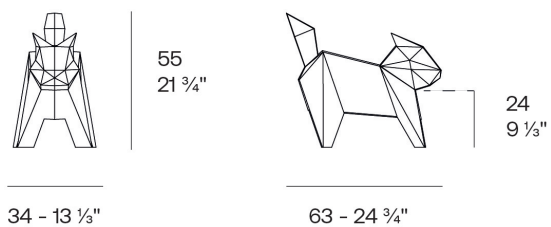

Weight: 4.04 Kg

Origami. Koneko
Origami. Koneko
44220

Finishes

finishes

BASIC

Ref. 44220

white 2001

ecru 2003