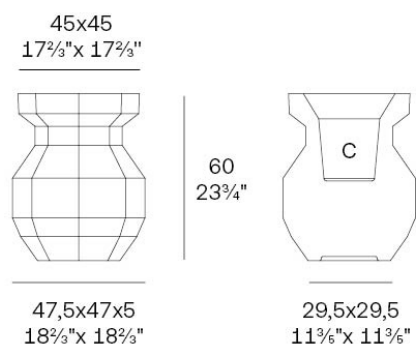

Origami yuri 47,5x47,5x60

by Studio Vondom

A collection of design pieces by Studio Vondom where the millenary tradition of the Japanese art of paperfolding merges with the avant-garde of contemporary design.

Info

Description

Weight: 7 Kg

Origami. Yuri Planter 60
Origami. Yuri Macetero 60
C = 33,5x33,5x31 - 13¹/₄"x13¹/₄"x12²/₆"
12,5 L - 3¹/₆ Gal
44217

Finishes

finishes

BASIC

Ref. 44217A