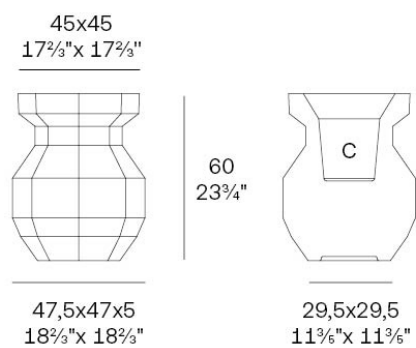

Origami yuri 47,5x47,5x60

by Studio Vondom

A collection of design pieces by Studio Vondom where the millenary tradition of the Japanese art of paperfolding merges with the avant-garde of contemporary design.

Info

Description

Weight: 7 Kg

Origami. Yuri Planter 60
Origami. Yuri Macetero 60
C = 33,5x33,5x31 - 13¹/₄"x13¹/₄"x12²/₆"
12,5 L - 3¹/₆ Gal
44217

Finishes

finishes

BASIC

Ref. 44217A