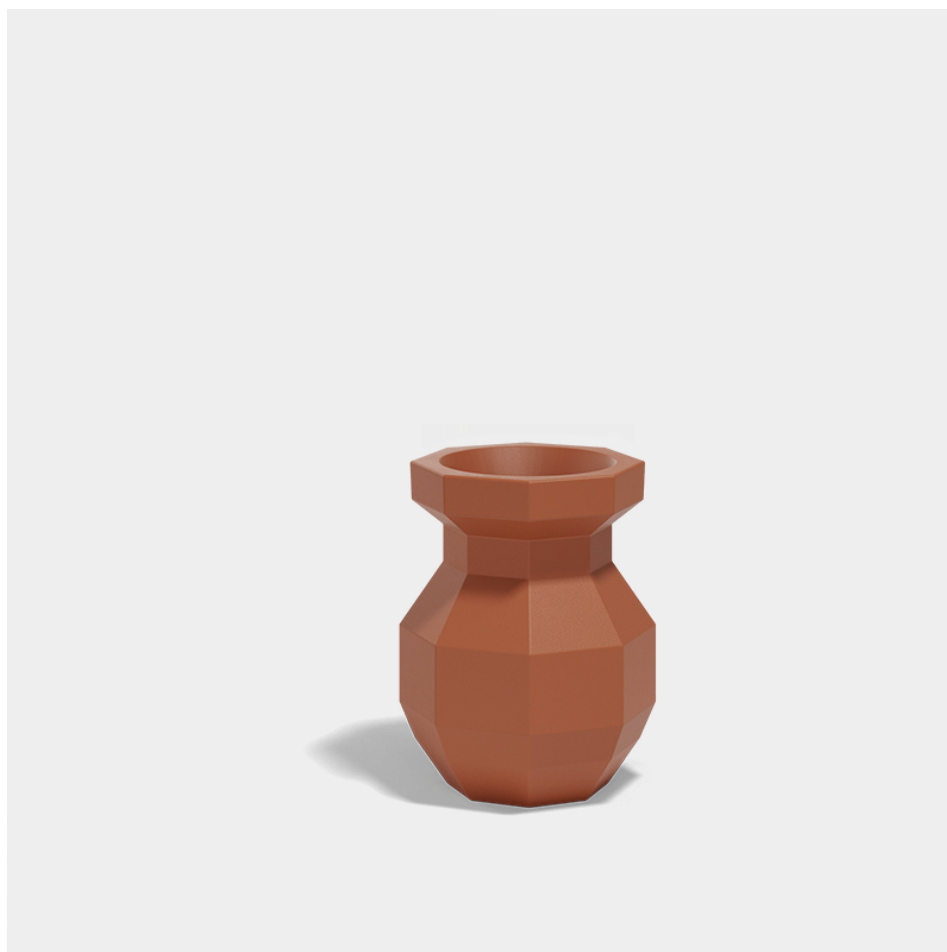

Info

Description

Weight: 7 Kg

Origami. Yuri Planter 60
Origami. Yuri Macetero 60
C = 33,5x33,5x31 - 13¹/₄"x13¹/₄"x12²/₆"
12,5 L - 3¹/₆ Gal
44217

Finishes

finishes

BASIC

Ref. 44217A