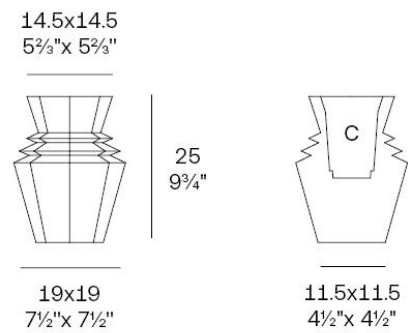

Info

Description

Weight: 1.07 Kg

Origami. Hinoki Planter 25
Origami. Hinoki Macetero 25
C = 14x14x15 - 5 1/2"x5 1/2"x6"
0.8 L - 1/3 Gal
44214

Finishes

finishes

BASIC

Ref. 44214A