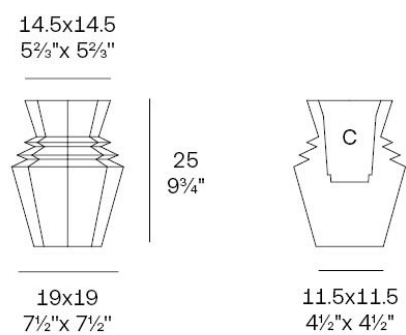

Info

Description

Weight: 1.07 Kg

Origami. Hinoki Planter 25
Origami. Hinoki Macetero 25
C = 14x14x15 - 5 1/2"x5 1/2"x6"
0.8 L - 1/3 Gal
44214

Finishes

finishes

BASIC

Ref. 44214A