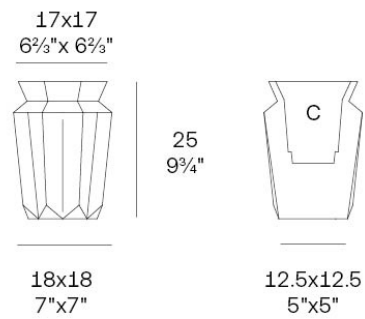

Info

Description

Weight: 1.16 Kg

Origami. Hasu Planter 25
Origami. Hasu Macetero 25
C = 11x11x15 - 4 1/3"x4 1/3"x6"
1.1 L - 1/3 Gal
44213

Finishes

finishes

BASIC

Ref. 44213A